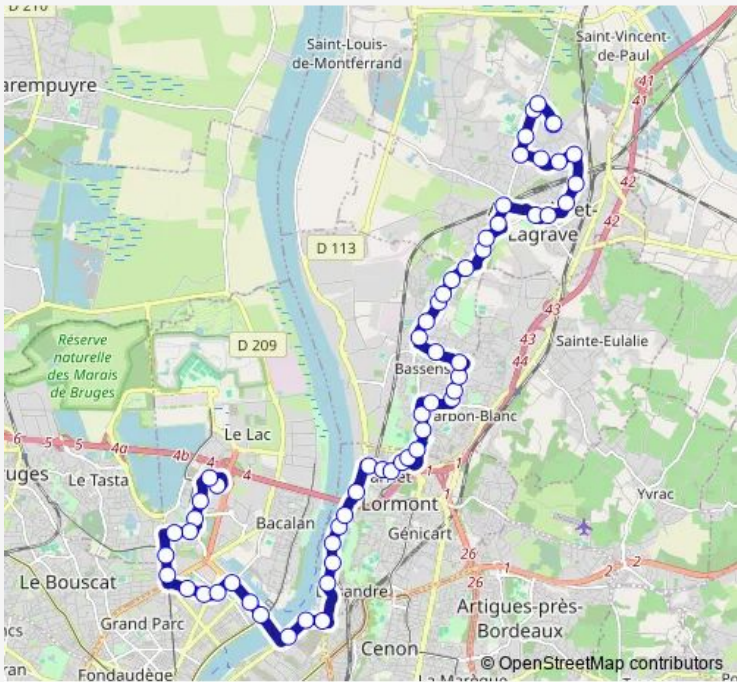

[Go to website](#)

Direction
 Parabelle — Centre Commercial du Lac
 59 stops
[Open route schedule](#)

- Parabelle
- Sauvin
- Chemin de la Vie
- Liberté
- Saint Sever
- Treuil
- Pontet
- Mickaëlis
- Barre
- Collège Claude Massé
- Ambarès Centre
- Mairie d'Ambarès
- Halte TER Coty
- Halte TER La Gorp
- Europe
- Cité Bel Air
- La Campanie
- Belloc
- Domaine de Muscadet
- Péguy
- Clemenceau

Route schedule
 Parabelle — Centre Commercial du Lac

Monday	04:45-00:40 ⁺¹
Tuesday	04:45-00:40 ⁺¹
Wednesday	04:45-00:40 ⁺¹
Thursday	04:45-00:40 ⁺¹
Friday	04:45-00:40 ⁺¹
Saturday	04:45-00:40 ⁺¹
Sunday	04:45-00:40 ⁺¹

Route info
 Direction: Parabelle
 Stops: 59
 Trip Duration: 1 hour 13 min

Castéra

Somme

Lamartine

Place Meignan

Collège Manon Cormier

Maréchal Gallieni

Ausone