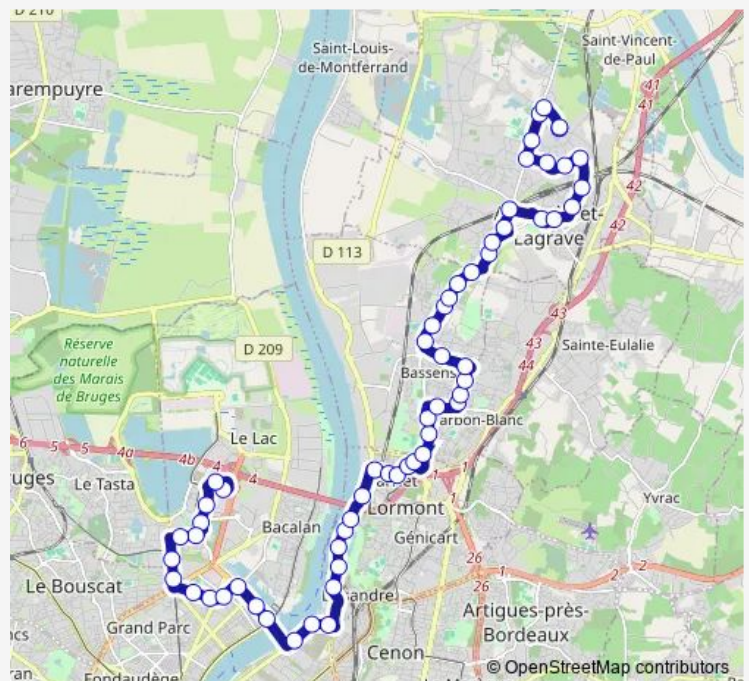

Clemenceau

Route schedule

Parabelle — Centre Commercial du Lac

Monday 04:45-00:40⁺¹

Tuesday 04:45-00:40⁺¹

Wednesday 04:45-00:40⁺¹

Thursday 04:45-00:40⁺¹

Friday 04:45-00:40⁺¹

Saturday 04:45-00:40⁺¹

Sunday 04:45-00:40⁺¹

Route info

Direction: Parabelle

Stops: 59

Trip Duration: 0 hour 56 min

Castéra

Somme