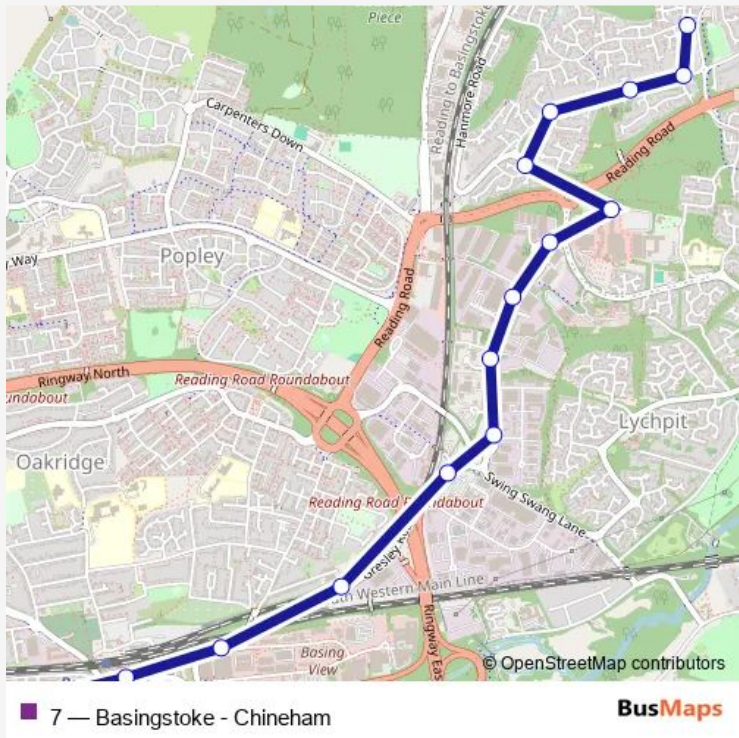

Bus 7 Basingstoke - Chineham

[Go to website](#)

Direction
Cibbons Road — Bus Station
33 stops
[Open route schedule](#)

- Cibbons Road
- Kings Pightle
- Whitewood
- Mayflower Close
- Southlands
- Larchwood
- Four Lanes School
- Bowman Corner
- Thyme Close
- Fennel Close
- Woodlands
- Belvedere Gardens
- Longstock Close
- Bowman Road
- Village Hall
- Merrydown Lane
- Chineham Surgery
- Hartswood
- Simons Road
- Chineham Centre
- Centre Court

Route schedule
Cibbons Road — Bus Station

Monday	19:28-22:58
Tuesday	19:28-22:58
Wednesday	19:28-22:58
Thursday	19:28-22:58
Friday	19:28-22:58
Saturday	19:28-22:58
Sunday	—

Route info
Direction: Cibbons Road
Stops: 33
Trip Duration: 0 hour 27 min