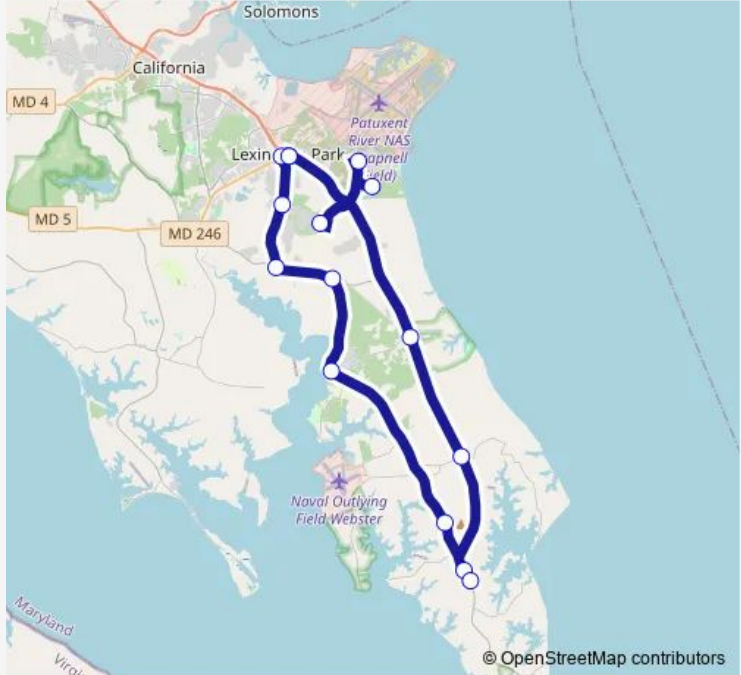

Bus 7 Southern Route

[Go to website](#)

Direction
 Tulagi Place — Tulagi Place
 15 stops
[Open route schedule](#)

- Tulagi Place
- Intersection of Baywoods Dr and Castaway Cir
- Intersection of Pine Hill Run And Atalanta St
- Intersection of Green Leaf Rd and Silver Slate Dr
- Intersection of Three Notch Rd and Mattapany Rd
- Intersection of Three Notch Rd and Trapp Rd
- Point Lookout Rd by Ridge Apartments
- Ridge Market
- Point Lookout Rd opposite of St Peters Claver Rd
- Mill Field Dr at St Marys College
- Intersection of Point Lookout Rd and Park Hall Rd
- Intersection of Point Lookout Rd and Willows Rd
- Intersection of Willows Rd and Abberly Crest Rd
- Intersection of Willows Rd and Great Mills Rd
- Tulagi Place

Route schedule
 Tulagi Place — Tulagi Place

Monday	05:00-19:00
Tuesday	05:00-19:00
Wednesday	05:00-19:00
Thursday	05:00-19:00
Friday	05:00-19:00
Saturday	05:00-19:00
Sunday	05:00-19:00

Route info
 Direction: Tulagi Place
 Stops: 15
 Trip Duration: 2 hour 0 min