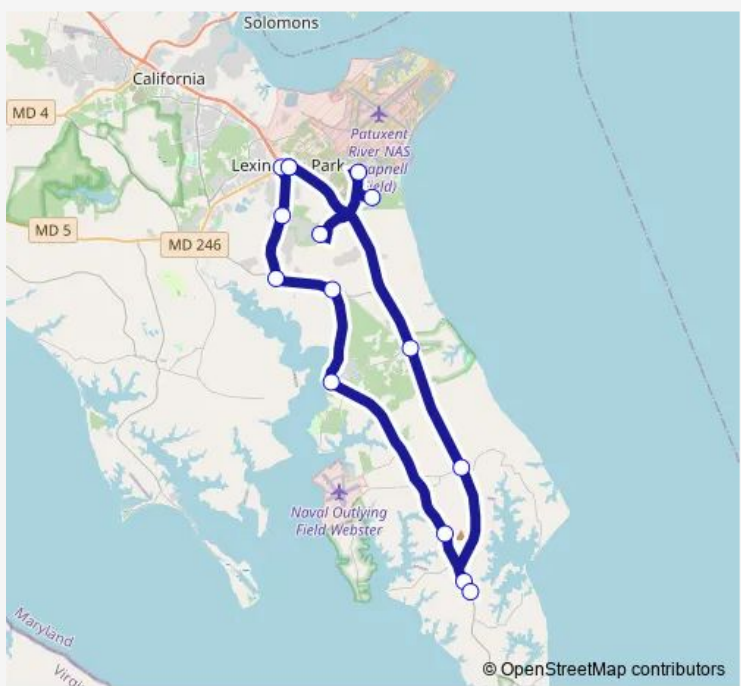

# Bus 7 Southern Route

[Go to website](#)

**Direction**  
 Tulagi Place — Tulagi Place  
 15 stops  
[Open route schedule](#)

- Tulagi Place
- Intersection of Baywoods Dr and Castaway Cir
- Intersection of Pine Hill Run And Atalanta St
- Intersection of Green Leaf Rd and Silver Slate Dr
- Intersection of Three Notch Rd and Mattapany Rd
- Intersection of Three Notch Rd and Trapp Rd
- Point Lookout Rd by Ridge Apartments
- Ridge Market
- Point Lookout Rd opposite of St Peters Claver Rd
- Mill Field Dr at St Marys College
- Intersection of Point Lookout Rd and Park Hall Rd
- Intersection of Point Lookout Rd and Willows Rd
- Intersection of Willows Rd and Abberly Crest Rd
- Intersection of Willows Rd and Great Mills Rd
- Tulagi Place

**Route schedule**  
 Tulagi Place — Tulagi Place

Monday	05:00-19:00
Tuesday	05:00-19:00
Wednesday	05:00-19:00
Thursday	05:00-19:00
Friday	05:00-19:00
Saturday	05:00-19:00
Sunday	05:00-19:00

**Route info**  
 Direction: Tulagi Place  
 Stops: 15  
 Trip Duration: 1 hour 0 min

7 — Southern Route **BusMaps**

7 Bus time schedules and route maps are available in an offline PDF at [busmaps.com](https://busmaps.com). Use the [busmaps.com](https://busmaps.com) website to see live bus times, train schedule or subway schedule, and step-by-step directions for all public transit in Leonardtown