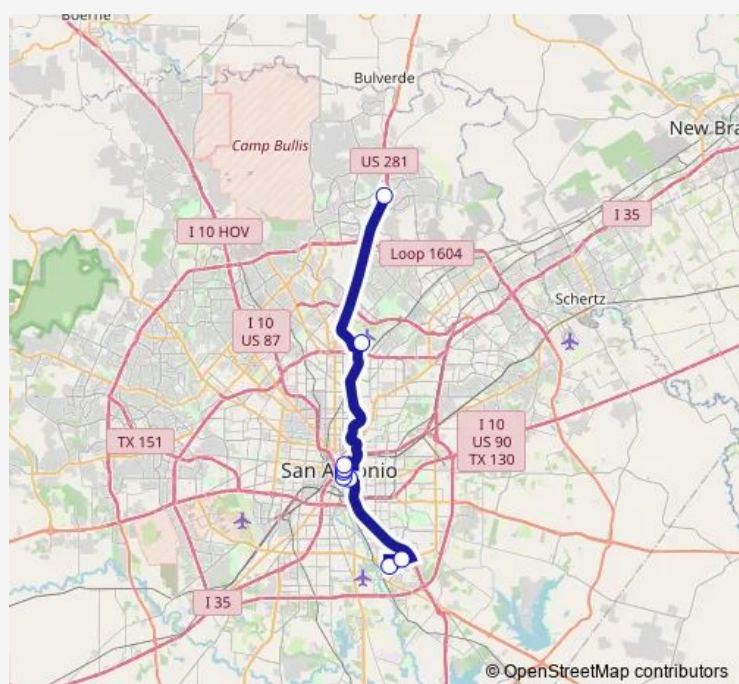

ST. Mary'S & Pecan

ST. Mary'S Between Travis & Houston

ST. Mary'S & Commerce

ST Marys Bet. Market & Villita

Cesar Chavez Blvd & S. Presa

Cesar Chavez Blvd & Indianola

Military DR & City Base Landing

BROOKS TRANSIT CENTER

### Route schedule

STONE OAK PARK & RIDE — BROOKS TRANSIT CENTER

Monday 05:30-18:45

Tuesday 05:30-18:45

Wednesday 05:30-18:45

Thursday 05:30-18:45

Friday 05:30-18:45

Saturday —

### Route info

Direction: STONE OAK PARK & RIDE

Stops: 12

Trip Duration: 0 hour 53 min

**Direction**

ST. Mary'S &amp; Pecan — STONE OAK PARK &amp; RIDE

9 stops

[Open route schedule](#)

## Route info

Direction: ST. Mary'S &amp; Pecan

Stops: 9

Trip Duration: 0 hour 38 min

**Direction**

BROOKS TRANSIT CENTER — STONE OAK PARK &amp; RIDE

9 stops

[Open route schedule](#)