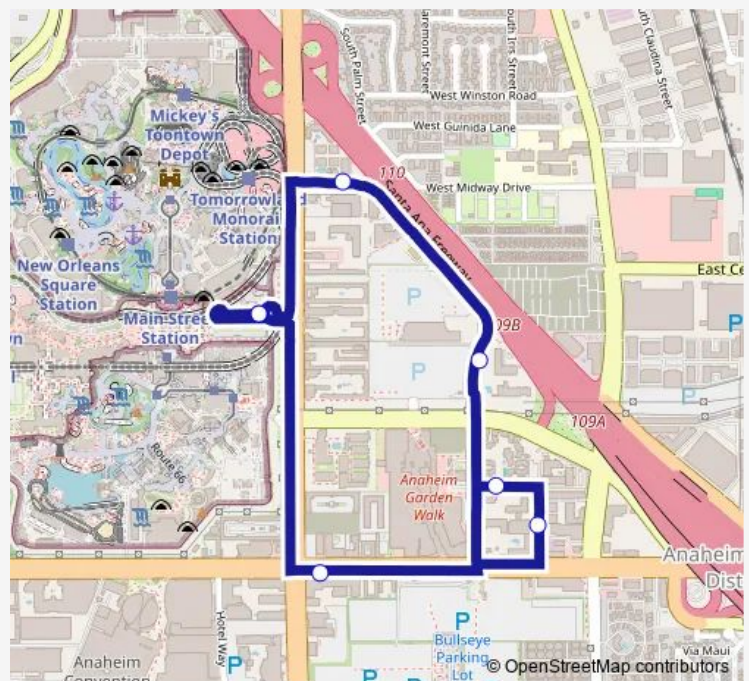

Route schedule

Disneyland Main Transportation Center - 07 — Disneyland Main Transportation Center - 07

Monday	10:12-00:10 ⁺¹
Tuesday	10:12-00:10 ⁺¹
Wednesday	10:12-00:10 ⁺¹
Thursday	10:12-00:10 ⁺¹
Friday	10:12-00:10 ⁺¹
Saturday	10:12-00:10 ⁺¹
Sunday	10:12-00:10 ⁺¹

Route info

Direction: Disneyland Main Transportation Center - 07

Stops: 7

Trip Duration: 0 hour 20 min

7 — Clementine Line

Direction

Katella Ave. EB @ Harbor Blvd. — Katella Ave. EB @ Harbor Blvd.

7 stops

[Open route schedule](#)

Katella Ave. EB @ Harbor Blvd.

Clementine St. NB @ 1700 S. Clementine St.

Zeyn St. SB @ Katella Ave.

Clementine St. NB @ Alro Way

Manchester Ave. WB @ Harbor Blvd.

Disneyland Main Transportation Center - 07

Saturday 06:32-09:52

Sunday 06:32-09:52

Route info

Direction: Katella Ave. EB @ Harbor Blvd.

Stops: 7

Trip Duration: 0 hour 20 min

7 Bus time schedules and route maps are available in an offline PDF at busmaps.com. Use the busmaps.com website to see live bus times, train schedule or subway schedule, and step-by-step directions for all public transit in Orange