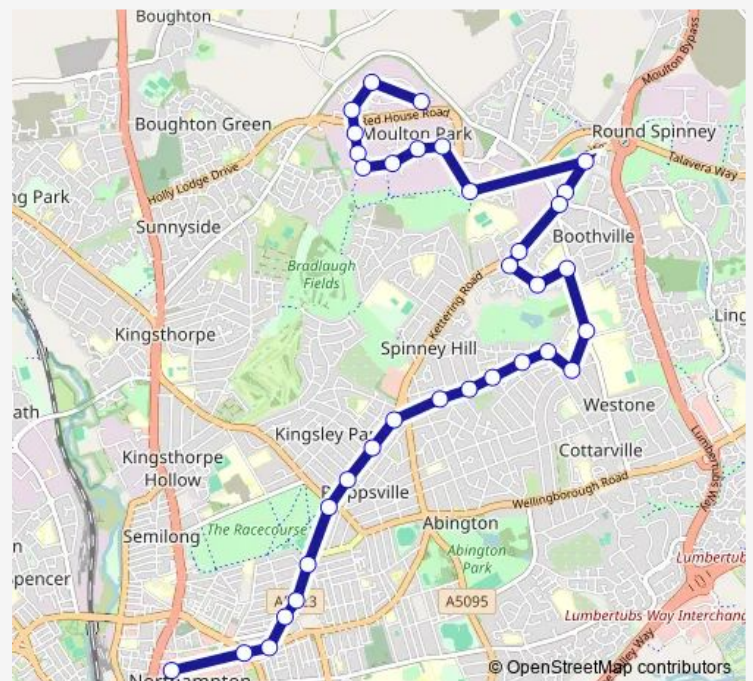

Thursday 02:55-23:03

Friday 02:55-23:03

Saturday 02:55-23:03

Sunday 02:55-22:56

Route info

Direction: Natwest Bank

Stops: 35

Trip Duration: 0 hour 35 min

7 — Northampton - Moulton Park

Baptist Chapel

The Headlands

St Gregory's Primary School

Lanercost Walk

Kirkstone Walk

Eden Close

Lorraine Drive