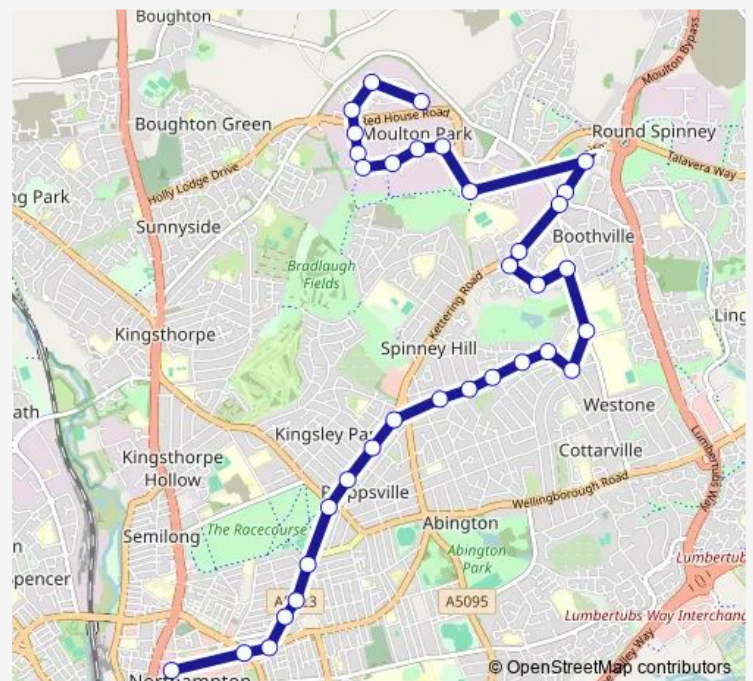

Bus 7 Northampton - Moulton Park

[Go to website](#)

Direction

Natwest Bank — Mansion Close

35 stops

[Open route schedule](#)

Natwest Bank

Bus Depot

Byfield Road

Rail Station approach road

Sol Central

St Peters Walk

Northampton Bus Interchange

Northampton Bus Interchange

Abington Square

Grove Road

Clare Street

Racecourse Pavillion

White Elephant PH

Co-op

Raeburn Road

Tudor Road

Addison Road

Mayfield Road

Eastfield School

Broadmead Avenue

Rydal Mount

Route schedule

Natwest Bank — Mansion Close

Monday 02:55-23:03

Tuesday 02:55-23:03

Wednesday 02:55-23:03

Thursday 02:55-23:03

Friday 02:55-23:03

Saturday 02:55-23:03

Sunday 02:55-22:56

Route info

Direction: Natwest Bank

Stops: 35

Trip Duration: 0 hour 35 min

7 — Northampton - Moulton Park