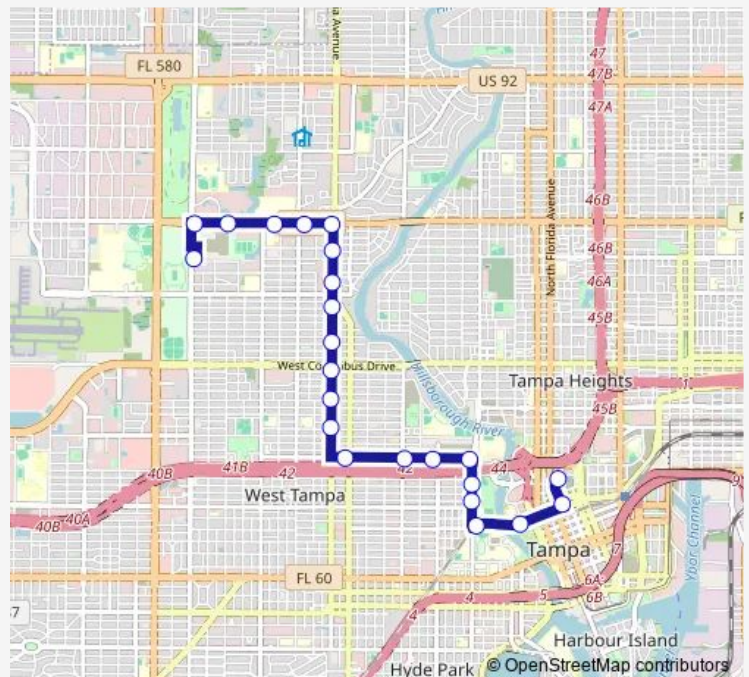

Armenia Av @ Cordelia St

Armenia Av @ St Joseph St

Armenia Av @ Beach St

Armenia Av @ Walnut St

Main St @ Howard Av

Main St @ Rome Av

Main St @ Willow Av

Main St @ N Boulevard

N Boulevard @ Arch St

N Boulevard @ Cypress St

Cass St @ N Boulevard

Cass St @ Gasparilla Plaza

Route schedule

West Tampa Transfer Center — Marion Transit Center

Monday 06:25-23:25

Tuesday 06:25-23:25

Wednesday 06:25-23:25

Thursday 06:25-23:25

Friday 06:25-23:25

Saturday 07:25-23:25

Sunday 07:25-23:25

Route info

Direction: West Tampa Transfer Center

Stops: 23

Trip Duration: 0 hour 23 min

7 — West Tampa

Marion St @ Cass St

Marion Transit Center

Direction

Marion Transit Center — West Tampa Transfer Center

29 stops

[Open route schedule](#)