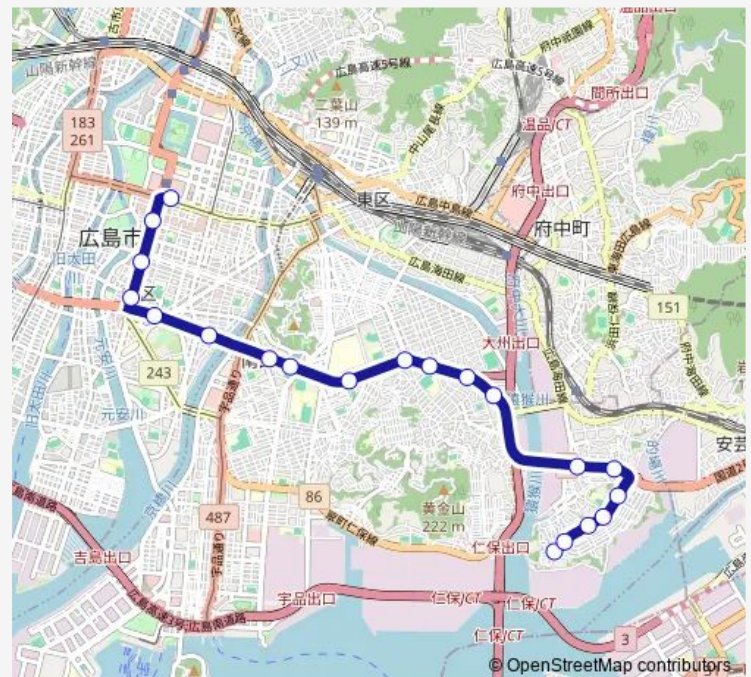

### Route schedule

向洋新町車庫 — 紙屋町(紙屋町東電停前)

Monday 06:20-20:33

Tuesday 06:20-20:33

Wednesday 06:20-20:33

Thursday 06:20-20:33

Friday 06:20-20:33

Saturday 06:55-19:23

Sunday 06:55-19:23

### Route info

Direction: 向洋新町車庫

Stops: 20

Trip Duration: 0 hour 34 min

■ 7 — 7号線

BusMaps

## Route info

Direction: 仁保車庫前

Stops: 20

Trip Duration: 0 hour 40 min