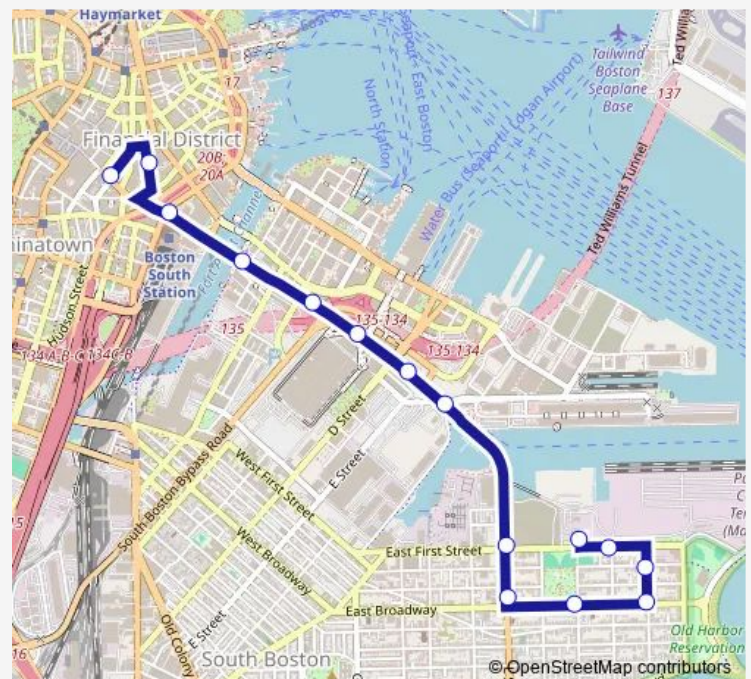

Tuesday 05:15-22:00

Wednesday 05:15-22:00

Thursday 05:15-22:00

Friday 05:15-22:00

Saturday 05:15-22:10

Sunday —

Route info

Direction: City Point Bus Terminal

Stops: 15

Trip Duration: 0 hour 19 min

7 — City Point - Otis Street & Summer Street

Direction

Otis St @ Summer St — E 1st St @ City Point Bus Terminal

19 stops

[Open route schedule](#)

Otis St @ Summer St

Summer St @ South Station - Red Line entrance

Summer St @ Melcher St

350 Summer St

Summer St opp WTC Ave

Summer St @ E St

Summer St @ Pappas Way

Summer St @ Powerhouse St

Summer St @ E 1st St

Friday 05:39-22:20

Saturday 05:37-22:30

Sunday —

Route info

Direction: Otis St @ Summer St

Stops: 19

Trip Duration: 0 hour 18 min

Direction