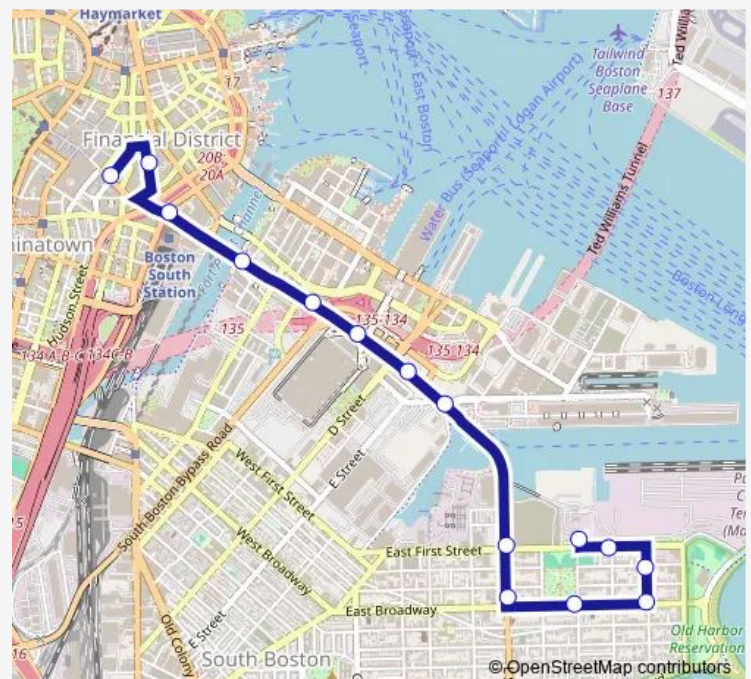

Tuesday 05:15-22:00

Wednesday 05:15-22:00

Thursday 05:15-22:00

Friday 05:15-22:00

Saturday 05:15-22:10

Sunday —

Route info

Direction: City Point Bus Terminal

Stops: 15

Trip Duration: 0 hour 15 min

7 — City Point - Otis Street & Summer Street

Direction

Otis St @ Summer St — E 1st St @ City Point Bus Terminal

19 stops

[Open route schedule](#)

Otis St @ Summer St

Summer St @ South Station - Red Line entrance

Summer St @ Melcher St

350 Summer St

Summer St opp WTC Ave

Summer St @ E St

Summer St @ Pappas Way

Summer St @ Powerhouse St

Summer St @ E 1st St

Friday 05:39-22:20

Saturday 05:37-22:30

Sunday —

Route info

Direction: Otis St @ Summer St

Stops: 19

Trip Duration: 0 hour 15 min

Direction