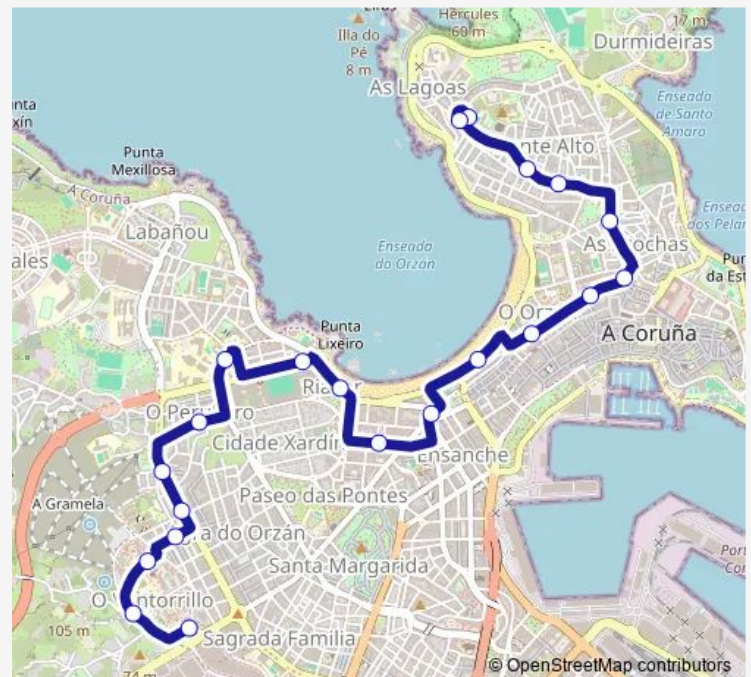

### Route schedule

Ventorrillo,C.Saúde — As Lagoas, glorieta

Monday 06:50-22:45

Tuesday 06:50-22:45

Wednesday 06:50-22:40

Thursday 06:50-22:45

Friday 06:50-22:45

Saturday 06:45-22:55

### Route info

Direction: Ventorrillo,C.Saúde

Stops: 24

Trip Duration: 0 hour 43 min

7 — Av. de Hércules-Ventorrillo

BusMaps

Santo Tomás, 2

Santo Tomás, 72