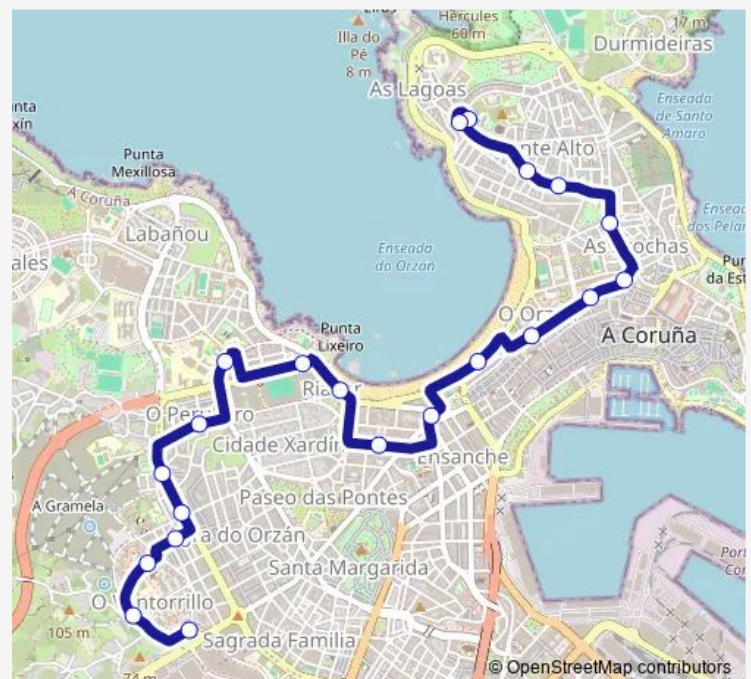

Orillamar, 6

Orillamar, 42

Cemiterio de S.Amaro

Route schedule

Ventorrillo,C.Saúde — As Lagoas, glorieta

Monday 06:50-22:45

Tuesday 06:50-22:45

Wednesday 06:50-22:40

Thursday 06:50-22:45

Friday 06:50-22:45

Saturday 06:45-22:55

Sunday 07:30-22:45

Route info

Direction: Ventorrillo,C.Saúde

Stops: 24

Trip Duration: 0 hour 36 min

7 — Av. de Hércules-Ventorrillo

BusMaps

Santo Tomás, 2

Santo Tomás, 72

As Lagoas, glorieta

Direction

As Lagoas, glorieta — Ventorrillo,C.Saúde

21 stops

Monday 07:25-23:15

Tuesday 07:25-23:15

Wednesday 07:25-23:15

Thursday 07:25-23:15

Friday 07:25-23:15

Saturday 07:10-23:30

Sunday 07:40-23:15

Route info