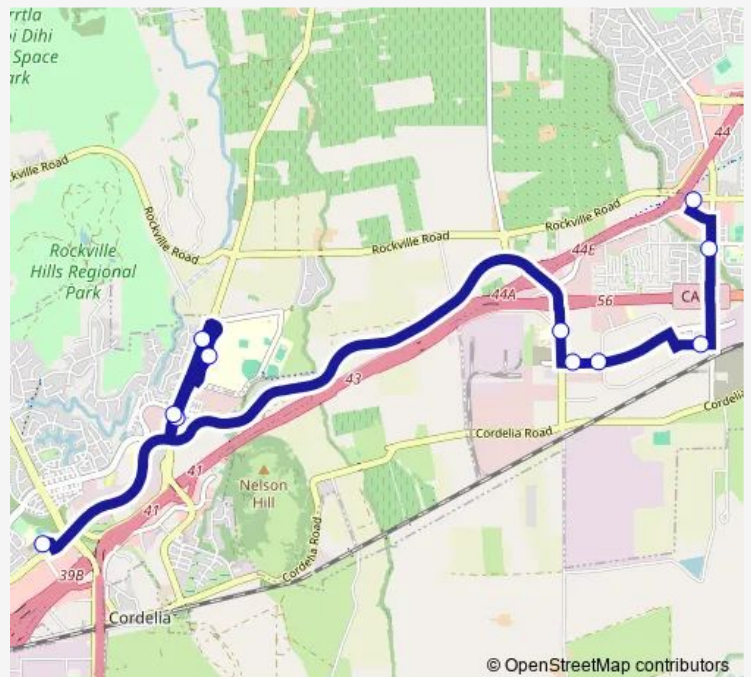

Fairfield Transportation Center

Route schedule

Cordelia Library — Fairfield Transportation Center

Monday 06:26-18:26

Tuesday 06:26-18:26

Wednesday 06:26-18:26

Thursday 06:26-18:26

Friday 06:26-18:26

Saturday 10:26-15:26

Sunday —

Route info

Direction: Cordelia Library

Stops: 12

Trip Duration: 0 hour 26 min

© OpenStreetMap contributors

Direction

Fairfield Transportation Center — Cordelia Library

11 stops

[Open route schedule](#)

Fairfield Transportation Center

Beck Ave and Woolner Ave

Solano County Health and Human Services

Courage Dr and North Watney Way

Fairfield Transportation Center — Cordelia Library

Monday	06:00-18:00
Tuesday	06:00-18:00
Wednesday	06:00-18:00
Thursday	06:00-18:00
Friday	06:00-18:00
Saturday	10:00-16:00
Sunday	—

Route info

Direction: Fairfield Transportation Center