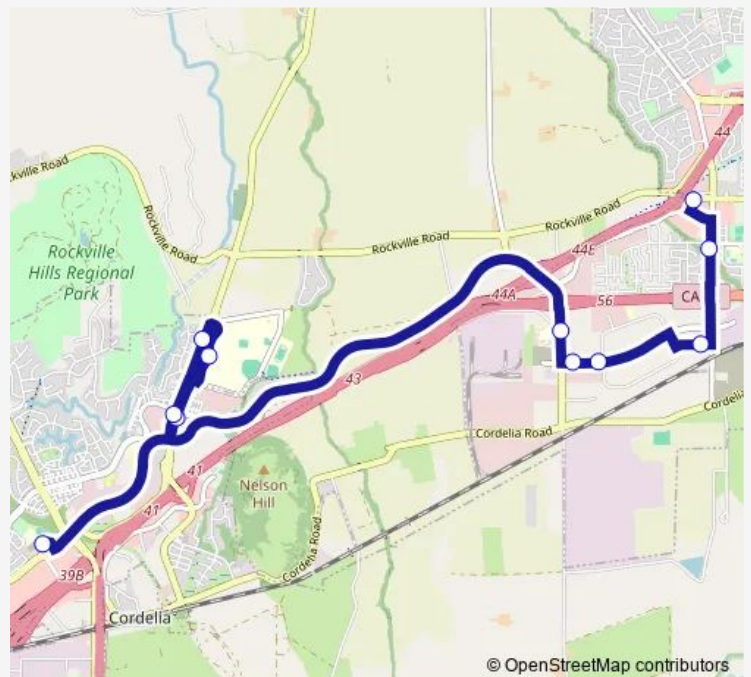

Solano County Health and Human Services

Beck Ave and Woolner Ave

Fairfield Transportation Center

**Route schedule**

Cordelia Library — Fairfield Transportation Center

Monday	06:26-18:26
Tuesday	06:26-18:26
Wednesday	06:26-18:26
Thursday	06:26-18:26
Friday	06:26-18:26
Saturday	10:26-15:26
Sunday	—

**Route info**

Direction: Cordelia Library

Stops: 12

Trip Duration: 0 hour 26 min

© OpenStreetMap contributors

**Direction**

Fairfield Transportation Center — Cordelia Library

11 stops

[Open route schedule](#)

Fairfield Transportation Center

Beck Ave and Woolner Ave

Solano County Health and Human Services

Courage Dr and North Watney Way

Courage Dr and Chadbourne Rd

Chadbourne and Busch Dr

## Route schedule

Fairfield Transportation Center — Cordelia Library

Monday 06:00-18:00

Tuesday 06:00-18:00

Wednesday 06:00-18:00

Thursday 06:00-18:00

Friday 06:00-18:00

Saturday 10:00-16:00