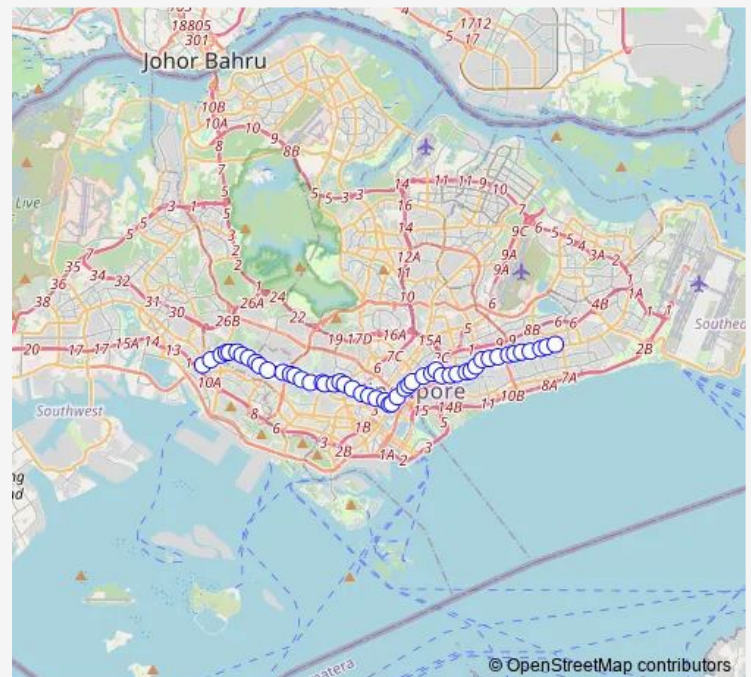

Aft Tomlinson Rd

Delfi Orchard

Royal Thai Embassy

Route schedule

Clementi Int — Bedok Int

Monday 05:30

Tuesday 05:30

Wednesday 05:30

Thursday 05:30

Friday 05:30

Saturday 05:30

Sunday 05:45

Route info

Direction: Clementi Int

Stops: 51

Trip Duration: 1 hour 30 min

Orchard Stn/Lucky Plaza

Opp Somerset Stn

Concorde Hotel S'pore

Dhoby Ghaut Stn

Bencoolen STN Exit B

AFT Bras Basah STN Exit A

Hotel Grand Pacific

Opp Bugis Stn Exit C