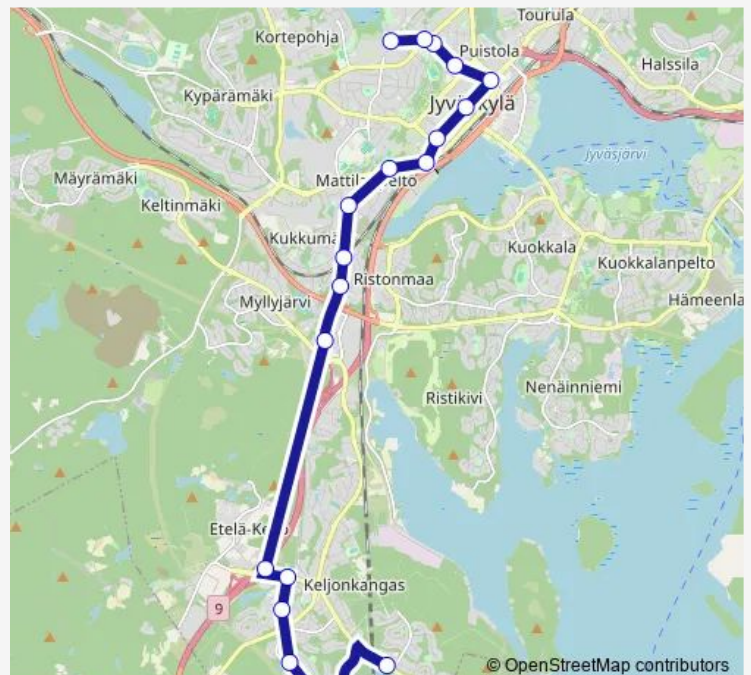

Bus 7 Sääksvuori-Viitaniemi

[Go to website](#)

Direction

Sääkslahti P — Ammattikoulu 1

20 stops

[Open route schedule](#)

Sääkslahti P

Sääksvuori 1

Aspitie 1

Pippurimyly 1

Kaijanlampi 1

Sohlberginkatu L

Säynätsalontie P

Tervalampi P

Tarhamäki 1

Keljonkatu 1

Purokatu 1

Yliopisto 1

Älylä

Kirjasto 6

Keskusta 1

Urhonkatu 4

Kauppatori 11

Keski-Suomen talo

Nisulankatu 2

Ammattikoulu 1

Route schedule

Sääkslahti P — Ammattikoulu 1

Monday 06:20-19:55

Tuesday 06:20-19:55

Wednesday 06:20-19:55

Thursday 06:20-19:55

Friday 06:20-19:55

Saturday 07:25-17:55

Sunday —

Route info

Direction: Sääkslahti P

Stops: 20

Trip Duration: 0 hour 25 min

7 — Sääksvuori-Viitaniemi

BusMaps