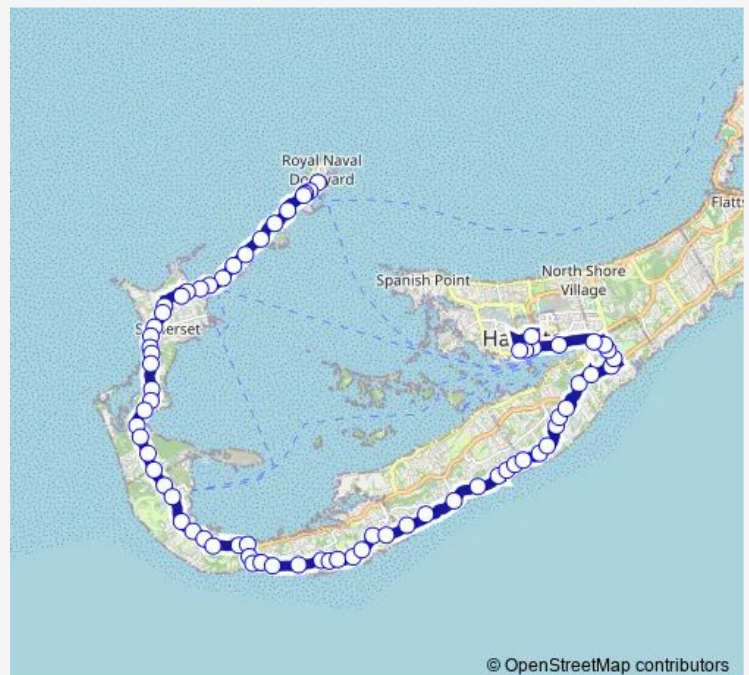

Near Mission Road

Outside Bermuda College

Outside Paraquet Restaurant

Outside of Elbow Beach Hotel

Outside Coral Beach Club

Across from Stovell Lane

Near Harvey Road

Outside Warwick Seventh-day Adventist Church

Thursday 07:15

Friday 07:15

Saturday 18:30

Sunday —

Route info

Direction: Central Bus Terminal

Stops: 29

Trip Duration: 0 hour 29 min

© OpenStreetMap contributors

7 — Hamilton to Barnes Corner/Dockyard

BusMaps

Outside the Beakers Condos

Across from Warwickshire Road

Across from Sunvalley Road

Outside Horseshoe Bay Beach

Across from Eastdale Lane

Saturday —

Sunday —

Route info

Direction: Royal Naval Dockyard

Stops: 73

Trip Duration: 1 hour 2 min

Next to Crosswinds Drive

Outside White Hill Field