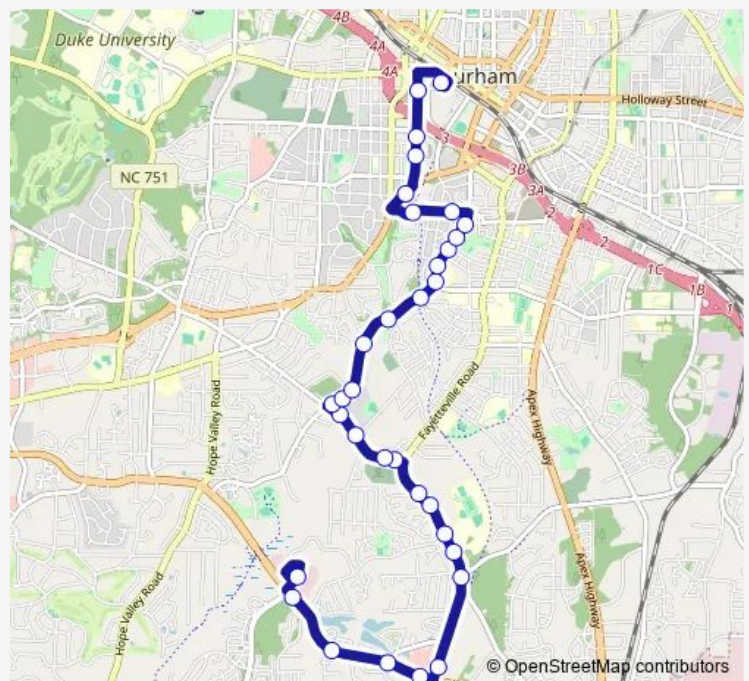

Otis St at Alton St

Otis St at Red Oak Ave

Otis St at Pilot St

E Weaver St at Pilot St

Route schedule

Durham Station — S Roxboro St at Shoppes at Hope Valley

Monday 06:00-24:00

Tuesday 06:00-24:00

Wednesday 06:00-24:00

Thursday 06:00-24:00

Friday 06:00-24:00

Saturday 06:00-24:00

Sunday 07:00-21:00

Route info

Direction: Durham Station

Stops: 37

Trip Duration: 0 hour 29 min

7 — 7: Forest Hills – S. Rox– MLK Pkwy

E Weaver St at Jesmond St

Weaver St at Weaver St Park

E Weaver St at Cornwallis Rd

Cornwallis Rd at Beechwood Ave

Fayetteville St at Timothy Ave (Sb)

Roxboro St at Dunstan Ave

Route schedule

S Roxboro St at Shoppes at Hope Valley — Durham Station

Monday 05:37-23:29

Tuesday 05:37-23:29

Wednesday 05:37-23:29

Thursday 05:37-23:29

Friday 05:37-23:29