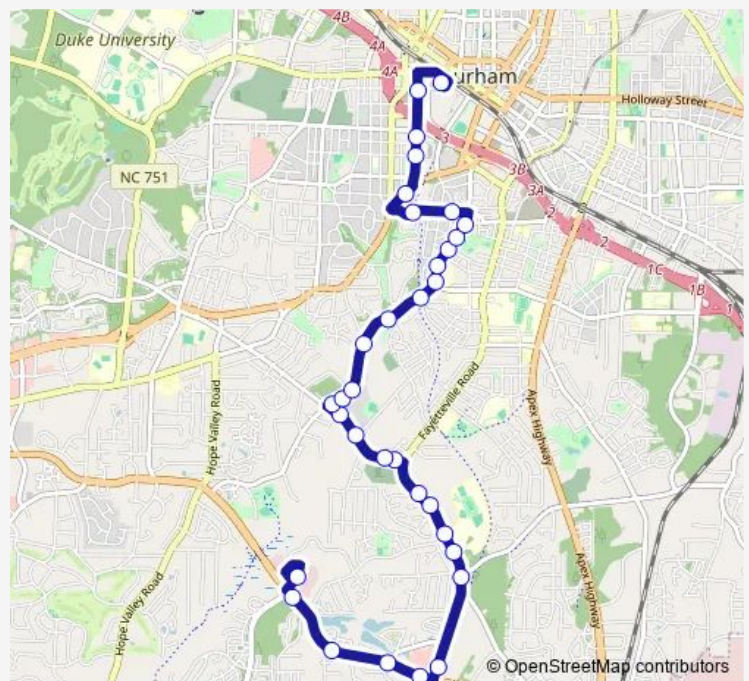

Otis St at Alton St

Otis St at Red Oak Ave

Otis St at Pilot St

E Weaver St at Pilot St

Route schedule

Durham Station — S Roxboro St at Shoppes at Hope Valley

Monday 06:00-24:00

Tuesday 06:00-24:00

Wednesday 06:00-24:00

Thursday 06:00-24:00

Friday 06:00-24:00

Saturday 06:00-24:00

Sunday 07:00-21:00

Route info

Direction: Durham Station

Stops: 37

Trip Duration: 0 hour 29 min

7 — 7: Forest Hills – S. Rox– MLK Pkwy

E Weaver St at Jesmond St

Weaver St at Weaver St Park

E Weaver St at Cornwallis Rd

Cornwallis Rd at Beechwood Ave

Fayetteville St at Timothy Ave (Sb)

Roxboro St at Dunstan Ave

Route schedule

S Roxboro St at Shoppes at Hope Valley — Durham Station

Monday 05:37-23:29

Tuesday 05:37-23:29

Wednesday 05:37-23:29

Thursday 05:37-23:29

Friday 05:37-23:29