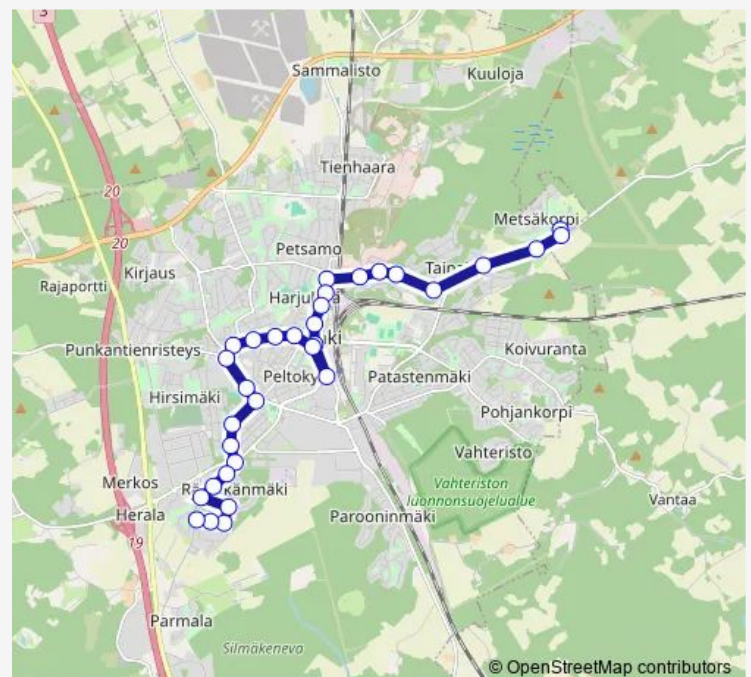

### Route schedule

Metsäkorpi — Varsakuja L

Monday 08:30-14:30

Tuesday 08:30-14:30

Wednesday 08:30-14:30

Thursday 08:30-14:30

Friday 08:30-14:30

Saturday —

### Route info

Direction: Metsäkorpi

Stops: 32

Trip Duration: 0 hour 32 min

7 — Metsäkorpi - Vasikkahaka

BusMaps

S-market Lopentie L

Hirsimäki E