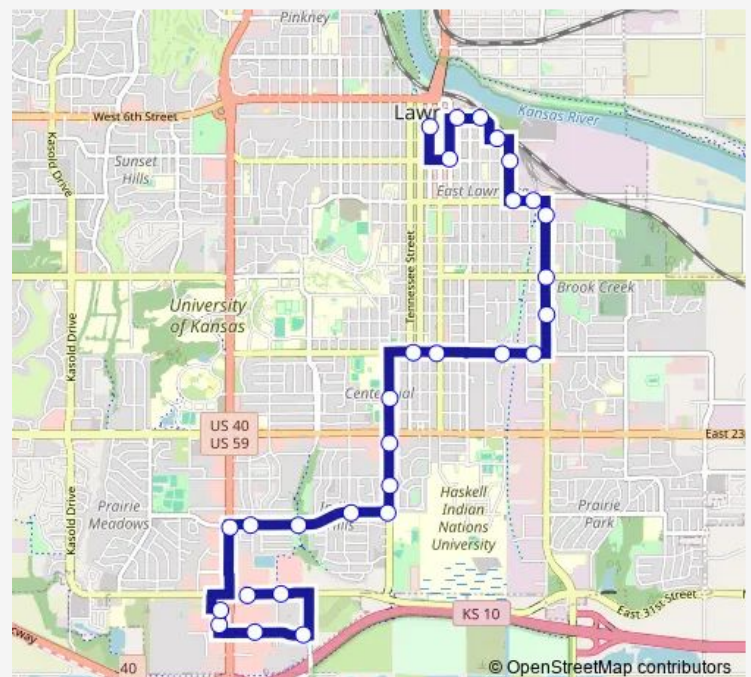

Thursday 06:15-19:15

Friday 06:15-19:15

Saturday 06:15-19:15

Sunday —

Route info

Direction: 3 - 31st @ Iowa

Stops: 29

Trip Duration: 0 hour 45 min

7 — Downtown / South Iowa

483 - 11th @ Haskell Wb

278 - 11th @ Delaware

225 - Delaware @ 9th

223 - 8th @ Pennsylvania (westbound)

221 - 7th @ New York

218 - 7th @ New Hampshire

124 - 9th @ New Hampshire

1 - Vermont @ 7th

Direction

1 - Vermont @ 7th — 3 - 31st @ Iowa

24 stops

[Open route schedule](#)

1 - Vermont @ 7th

144 - 7th @ New Hampshire

220 - 7th @ New York

Tuesday 06:00-19:00

Wednesday 06:00-19:00

Thursday 06:00-19:00

Friday 06:00-19:00

Saturday 06:00-19:00

Sunday —

Route info

Direction: 1 - Vermont @ 7th