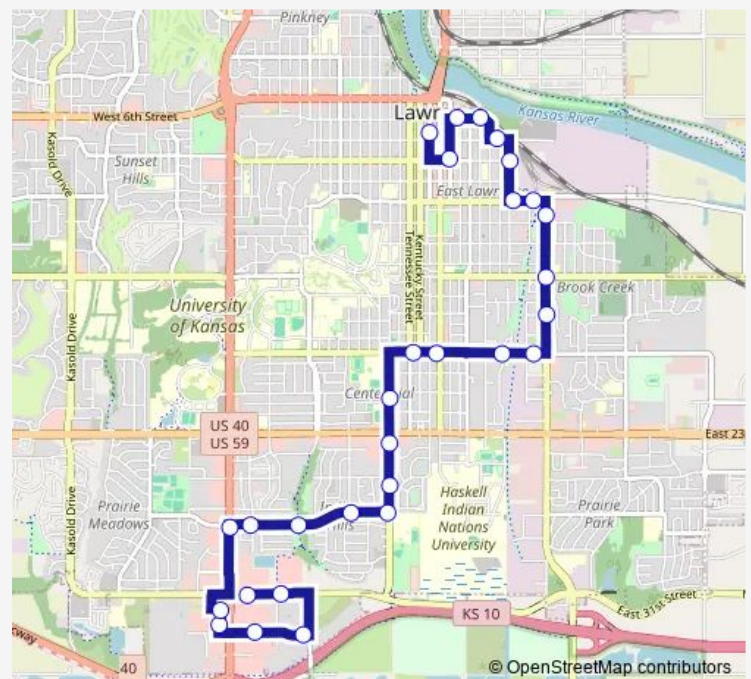

Thursday 06:15-19:15

Friday 06:15-19:15

Saturday 06:15-19:15

Sunday —

Route info

Direction: 3 - 31st @ Iowa

Stops: 29

Trip Duration: 0 hour 30 min

7 — Downtown / South Iowa

483 - 11th @ Haskell Wb

278 - 11th @ Delaware

225 - Delaware @ 9th

223 - 8th @ Pennsylvania (westbound)

221 - 7th @ New York

218 - 7th @ New Hampshire

124 - 9th @ New Hampshire

1 - Vermont @ 7th

Direction

1 - Vermont @ 7th — 3 - 31st @ Iowa

24 stops

[Open route schedule](#)

1 - Vermont @ 7th

144 - 7th @ New Hampshire

220 - 7th @ New York

Tuesday 06:00-19:00

Wednesday 06:00-19:00

Thursday 06:00-19:00

Friday 06:00-19:00

Saturday 06:00-19:00

Sunday —

Route info

Direction: 1 - Vermont @ 7th