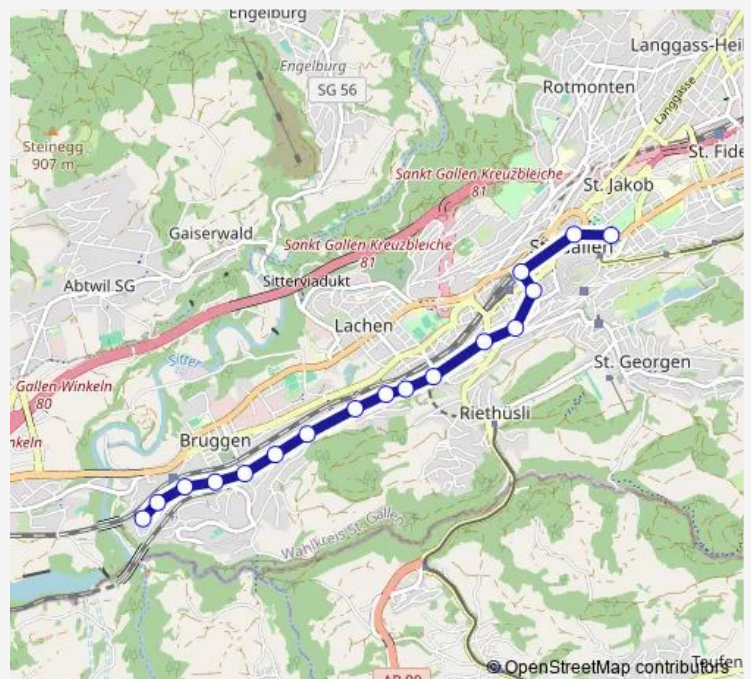

Bus 7 B 7

[Go to website](#)

Direction

St. Gallen, Theater — St. Gallen, Hinterberg

17 stops

[Open route schedule](#)

- St. Gallen, Theater
- St. Gallen, Marktplatz Bohl
- St. Gallen, Bahnhof
- St. Gallen, Bleicheli
- St. Gallen, Oberstrasse
- St. Gallen, Geltenwilenstrasse
- St. Gallen, Ruckhalde
- St. Gallen, Friedberg
- St. Gallen, Ruhsitz
- St. Gallen, Ahorn
- St. Gallen, Hechtacker
- St. Gallen, Bernhardswies
- St. Gallen Haggen, Bahnhof
- St. Gallen, Walsenstrasse
- St. Gallen, Rickenweg
- St. Gallen, Hinterbergstrasse
- St. Gallen, Hinterberg

Route schedule

St. Gallen, Theater — St. Gallen, Hinterberg

Monday	04:55-08:15
Tuesday	04:55-08:15
Wednesday	04:55-08:15
Thursday	04:55-08:15
Friday	04:55-08:15
Saturday	05:05-05:25
Sunday	05:05-05:25

Route info

Direction: St. Gallen, Theater

Stops: 17

Trip Duration: 0 hour 21 min

7 — B 7

BusMaps

Direction

St. Gallen, Theater — St. Gallen, Hinterberg

17 stops

St. Gallen, Hinterbergstrasse

St. Gallen, Hinterberg

Route schedule

St. Gallen, Theater — St. Gallen, Hinterberg

Monday 04:52

Tuesday 04:52

Wednesday 04:52

Thursday 04:52