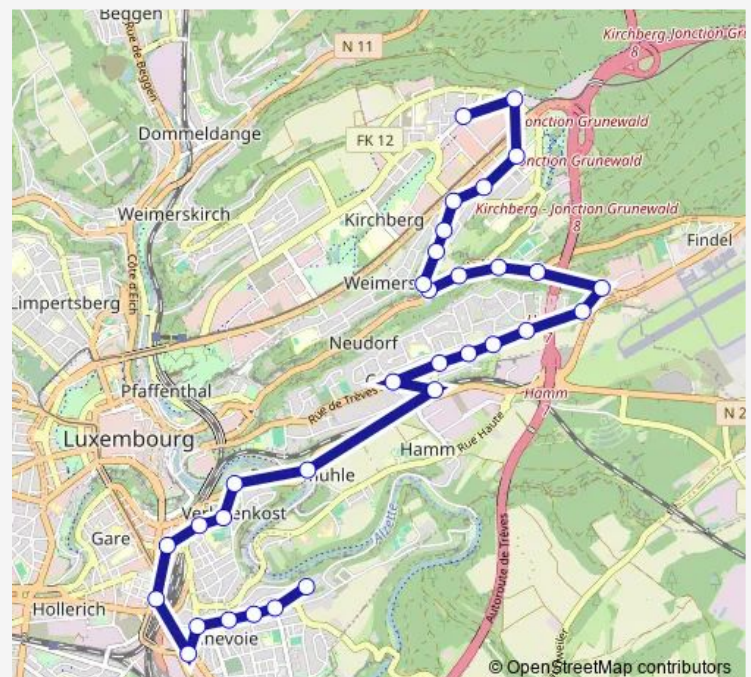

Neudorf/Weimershof, Fierschterhaus

Route schedule

Bonnevoie, Baden-Powell — Kirchberg, Poutty Stein

Monday 05:15-21:03

Tuesday 05:15-21:03

Wednesday 05:15-21:03

Thursday 05:15-21:03

Friday 05:15-21:03

Saturday 06:06-21:06

Sunday —

Route info

Direction: Bonnevoie, Baden-Powell

Stops: 32

Trip Duration: 0 hour 32 min

Neudorf, Laangegronn

Neiduerf, Kapell

Kirchberg, Poutty Stein

Direction

Kirchberg, Poutty Stein — Bonnevoie, Baden-Powell

33 stops

[Open route schedule](#)

Kirchberg, Poutty Stein

Kirchberg, Luxexpo Quai 4

Kirchberg, Hôpital

Monday 06:04-21:04

Tuesday 06:04-21:04

Wednesday 06:04-21:04

Thursday 06:04-21:04

Friday 06:04-21:04

Saturday 05:49-20:49

Sunday —

Route info