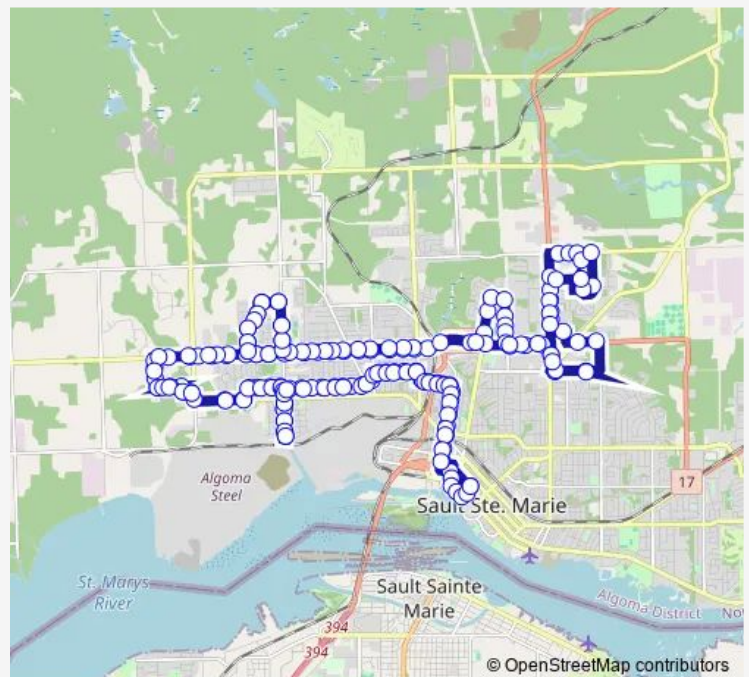

Henrietta Avenue @ Gillies Street

Henrietta Avenue @ Maretta Street

Henrietta Avenue @ Franklin Street

Douglas Street @ Farwell Terrace

**Route schedule**

Terminal — Terminal

Monday 05:54-22:15

Tuesday 05:54-22:15

Wednesday 05:54-22:15

Thursday 05:54-22:15

Friday 05:54-22:15

Saturday 06:15-18:15

Sunday 07:15-18:15

**Route info**

Direction: Terminal

Stops: 205

Trip Duration: 1 hour 55 min

7 — Steelton Secondline

Douglas Street @ Korah Road

Douglas Street @ Fourth Avenue

Douglas Street @ Third Avenue

Douglas Street @ First Avenue

Douglas Street @ Turner Avenue

Douglas Street @ Carufel Avenue