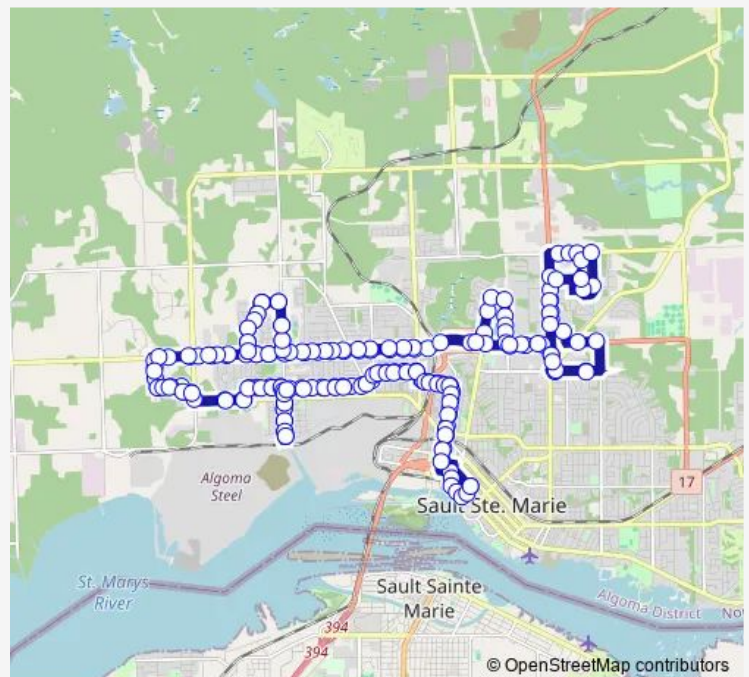

Henrietta Avenue @ Gillies Street

Henrietta Avenue @ Maretta Street

Henrietta Avenue @ Franklin Street

Douglas Street @ Farwell Terrace

Route schedule

Terminal — Terminal

Monday 05:54-22:15

Tuesday 05:54-22:15

Wednesday 05:54-22:15

Thursday 05:54-22:15

Friday 05:54-22:15

Saturday 06:15-18:15

Sunday 07:15-18:15

Route info

Direction: Terminal

Stops: 205

Trip Duration: 1 hour 55 min

7 — Steelton Secondline

Douglas Street @ Korah Road

Douglas Street @ Fourth Avenue

Douglas Street @ Third Avenue

Douglas Street @ First Avenue

Douglas Street @ Turner Avenue

Douglas Street @ Carufel Avenue

Sunday —

Route info

Direction: Terminal

Stops: 84

Trip Duration: 0 hour 30 min

Douglas Street @ Turner Avenue

Douglas Street @ Carufel Avenue

608 Douglas Street