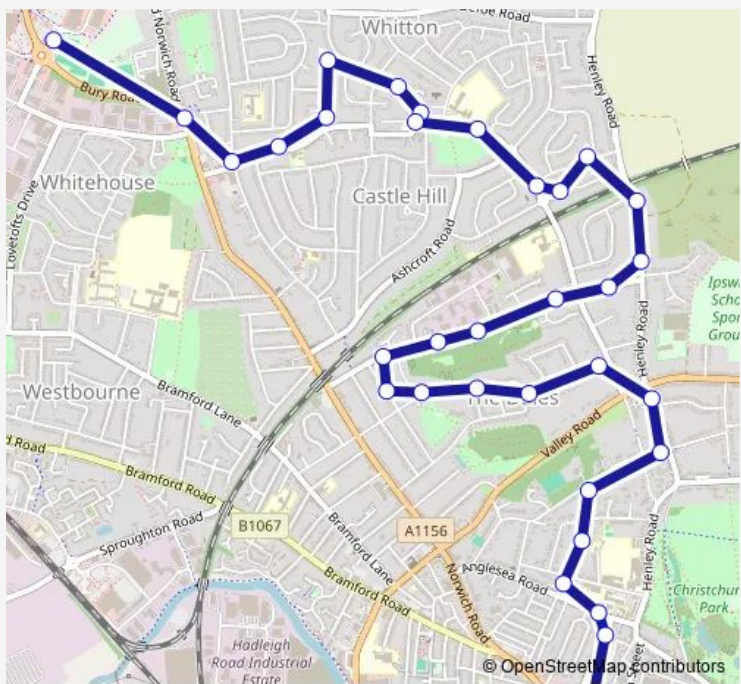

Bus 7 Ipswich Town Centre - Dale Hall - Castle Hill - Anglia Retail Park

[Go to website](#)

Direction
Anglia Parkway South — Tower Ramparts Bus Station
34 stops
[Open route schedule](#)

- Anglia Parkway South
- Old Norwich Road
- Shopping Parade
- St Pancras Primary School
- Arnold Close
- Macaulay Road
- Kingsley Close
- Bunyan Close
- Elmcroft Road
- Recreation Ground
- Birchcroft Road
- Larchcroft Close
- Larchcroft Road
- Clive Avenue
- The Grove
- Dales Road
- Post Office
- Wharfedale Road
- Knightsdale Road
- Westholme Road
- Westholme Road

Route schedule
Anglia Parkway South — Tower Ramparts Bus Station

Monday	10:20-16:20
Tuesday	10:20-16:20
Wednesday	10:20-16:20
Thursday	10:20-16:20
Friday	10:20-16:20
Saturday	10:20-16:20
Sunday	—

Route info
Direction: Anglia Parkway South
Stops: 34
Trip Duration: 0 hour 31 min

7 — Ipswich Town Centre - Dale Hall - Castle Hill - Anglia Retail Park **BusMaps**