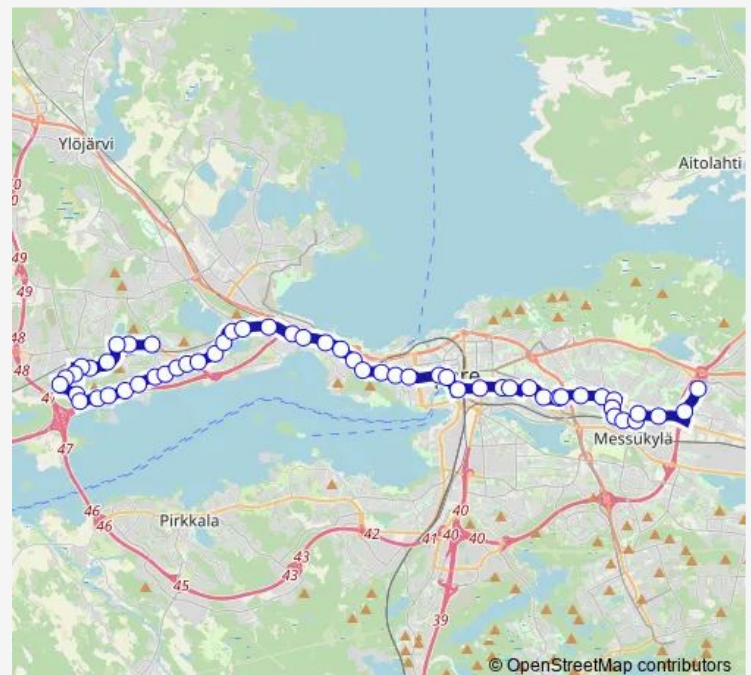

Piikahaka

Nokiantie

Kaarila

Route schedule

Tesoma F — Linnainmaa F

Monday	04:00-00:35 ⁺¹
Tuesday	04:00-00:35 ⁺¹
Wednesday	04:00-00:35 ⁺¹
Thursday	04:00-00:35 ⁺¹
Friday	04:00-02:30 ⁺¹
Saturday	03:00-02:35 ⁺¹
Sunday	03:50-23:40

Route info

Direction: Tesoma F

Stops: 55

Trip Duration: 0 hour 58 min

7 — Tesoma - Kalkku - Keskustori - Hakametsä - Linnainmaa

BusMaps

Winterin alue

Winterin mutka