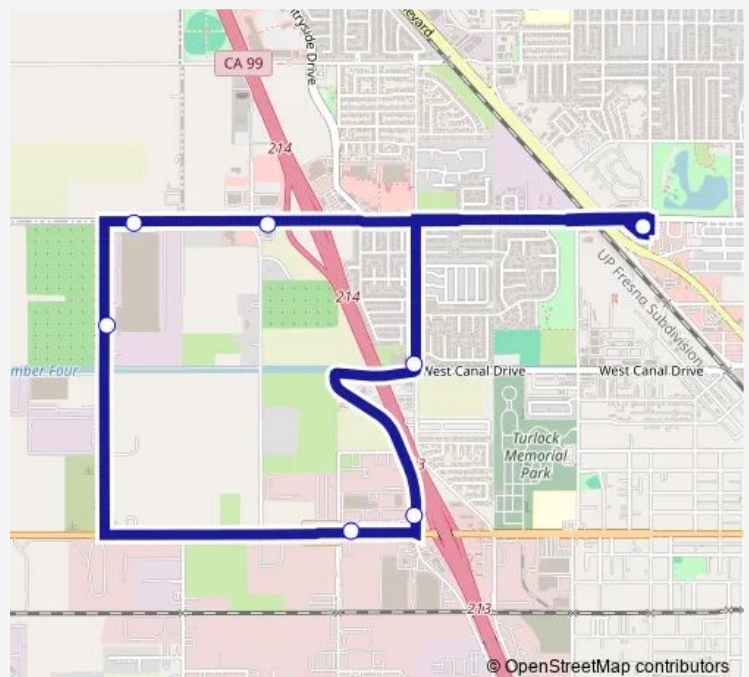

Bus 7 Fransil

[Go to website](#)

Direction

Roger K. Fall Transit Center — Roger K. Fall Transit Center

8 stops

[Open route schedule](#)

Roger K. Fall Transit Center

Tully & Canal

Walnut & Main

Main & Kilroy

Fransil & Canal

Fulkerth & Fransil

Fulkerth & Dianne

Roger K. Fall Transit Center

Route schedule

Roger K. Fall Transit Center — Roger K. Fall Transit Center

Monday 06:00-20:30

Tuesday 06:00-20:30

Wednesday 06:00-20:30

Thursday 06:00-20:30

Friday 06:00-20:30

Saturday 09:10-18:25

Sunday —

Route info

Direction: Roger K. Fall Transit Center

Stops: 8

Trip Duration: 0 hour 19 min

7 Bus time schedules and route maps are available in an offline PDF at busmaps.com. Use the busmaps.com website to see live bus times, train schedule or subway schedule, and step-by-step directions for all public transit in Modesto