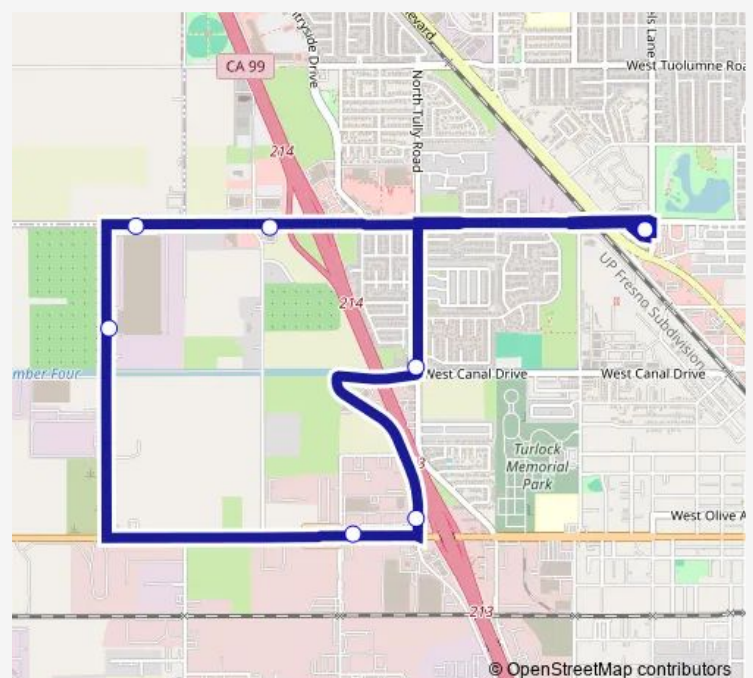

Bus 7 Fransil

[Go to website](#)

Direction

Roger K. Fall Transit Center — Roger K. Fall Transit Center

10 stops

[Open route schedule](#)

Roger K. Fall Transit Center

Tully & Canal

Walnut & Main

Main & Kilroy

Fransil & Canal

Fulkerth & Fransil

Fulkerth & Dianne

Fulkerth & Countryside

Fulkerth & Edgewater

Roger K. Fall Transit Center

Route schedule

Roger K. Fall Transit Center — Roger K. Fall Transit Center

Monday 06:00-20:30

Tuesday 06:00-20:30

Wednesday 06:00-20:30

Thursday 06:00-20:30

Friday 06:00-20:30

Saturday 09:10-18:25

Sunday —

Route info

Direction: Roger K. Fall Transit Center

Stops: 10

Trip Duration: 0 hour 17 min

7 — Fransil

7 Bus time schedules and route maps are available in an offline PDF at busmaps.com. Use the busmaps.com website to see live bus times, train schedule or subway schedule, and step-by-step directions for all public transit in Modesto