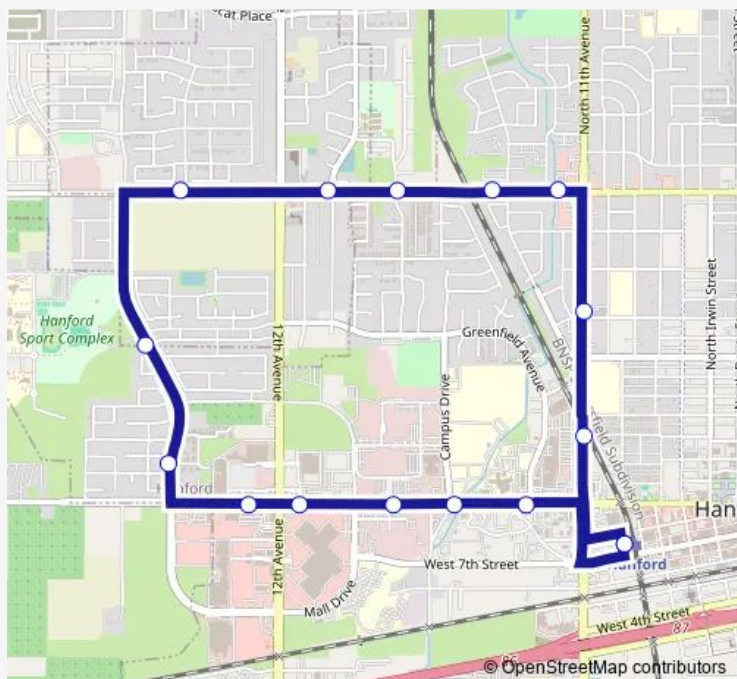

## Bus 7 Red Line

[Go to website](#)

### Direction

Kart Transfer Center — Kart Transfer Center

16 stops

[Open route schedule](#)

- Kart Transfer Center
- 11th @ Railroad Tracks
- 11th & Cameron
- Grangeville & 11th
- Grangeville & Rodgers
- Grangeville & University
- Grangeville & Fitzgerald
- Grangeville & Vintage Avenue
- Centennial & West Merritt
- Centennial & Charlie Chambers
- Lacey @ Aldi's
- Lacey @ Hanford Mall
- Lacey @ Kings Eye Center
- Lacey @ Chubby's
- Lacey & Greenfield
- Kart Transfer Center

### Route schedule

Kart Transfer Center — Kart Transfer Center

Monday	06:45-19:15
Tuesday	06:45-19:15
Wednesday	06:45-19:15
Thursday	06:45-19:15
Friday	06:45-19:15
Saturday	10:00-16:00
Sunday	—

### Route info

Direction: Kart Transfer Center

Stops: 16

Trip Duration: 0 hour 30 min

7 — Red Line

7 Bus time schedules and route maps are available in an offline PDF at [busmaps.com](https://busmaps.com). Use the [busmaps.com](https://busmaps.com) website to see live bus times, train schedule or subway schedule, and step-by-step directions for all public transit in Hanford