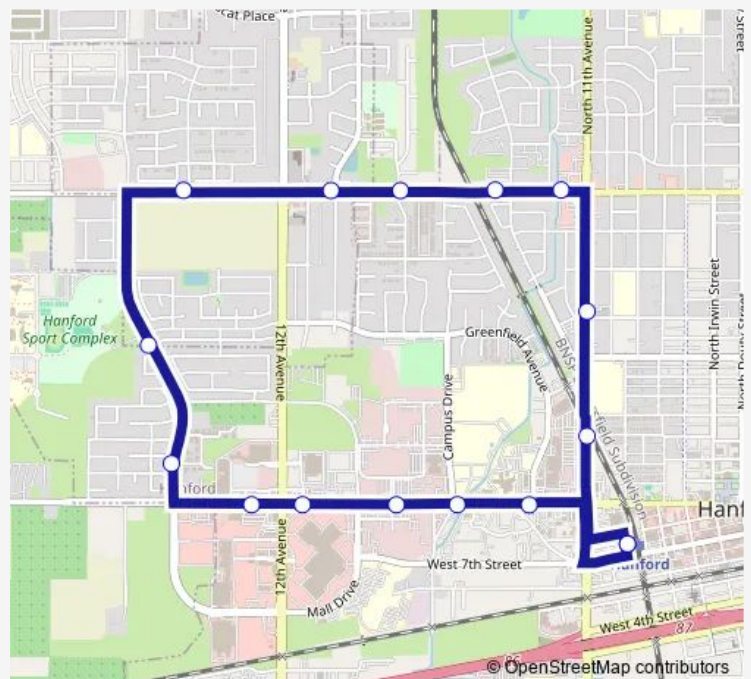

Bus 7 Red Line

[Go to website](#)

Direction

Kart Transfer Center — Kart Transfer Center

16 stops

[Open route schedule](#)

- Kart Transfer Center
- 11th @ Railroad Tracks
- 11th & Cameron
- Grangeville & 11th
- Grangeville & Rodgers
- Grangeville & University
- Grangeville & Fitzgerald
- Grangeville & Vintage Avenue
- Centennial & West Merritt
- Centennial & Charlie Chambers
- Lacey @ Aldi's
- Lacey @ Hanford Mall
- Lacey @ Kings Eye Center
- Lacey @ Chubby's
- Lacey & Greenfield
- Kart Transfer Center

Route schedule

Kart Transfer Center — Kart Transfer Center

Monday	06:45-19:15
Tuesday	06:45-19:15
Wednesday	06:45-19:15
Thursday	06:45-19:15
Friday	06:45-19:15
Saturday	10:00-16:00
Sunday	—

Route info

Direction: Kart Transfer Center

Stops: 16

Trip Duration: 0 hour 30 min

7 — Red Line

7 Bus time schedules and route maps are available in an offline PDF at busmaps.com. Use the busmaps.com website to see live bus times, train schedule or subway schedule, and step-by-step directions for all public transit in Hanford