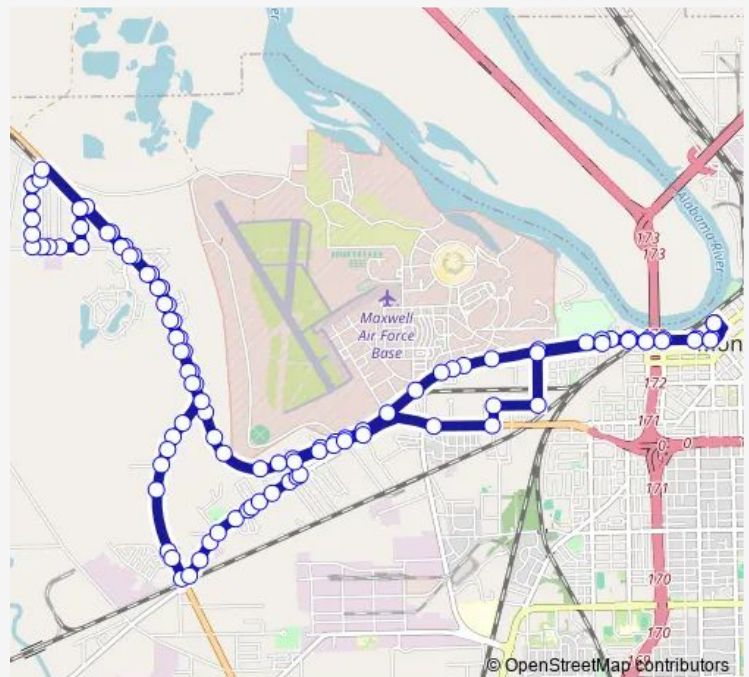

Buckingham & Old Selma

Buckingham & Owen

Buckingham & Trinity

Route schedule

Intermodal Transfer Center — Intermodal Transfer Center

Monday 05:30-20:30

Tuesday 05:30-20:30

Wednesday 05:30-20:30

Thursday 05:30-20:30

Friday 05:30-20:30

Saturday 08:30-14:30

Sunday —

Route info

Direction: Intermodal Transfer Center

Stops: 100

Trip Duration: 1 hour 0 min

7 — Maxwell Afb

BusMaps

2908 Birmingham

2952 Birmingham

3000 Birmingham

3050 Birmingham

Birmingham at Pit Stop

Birmingham & West