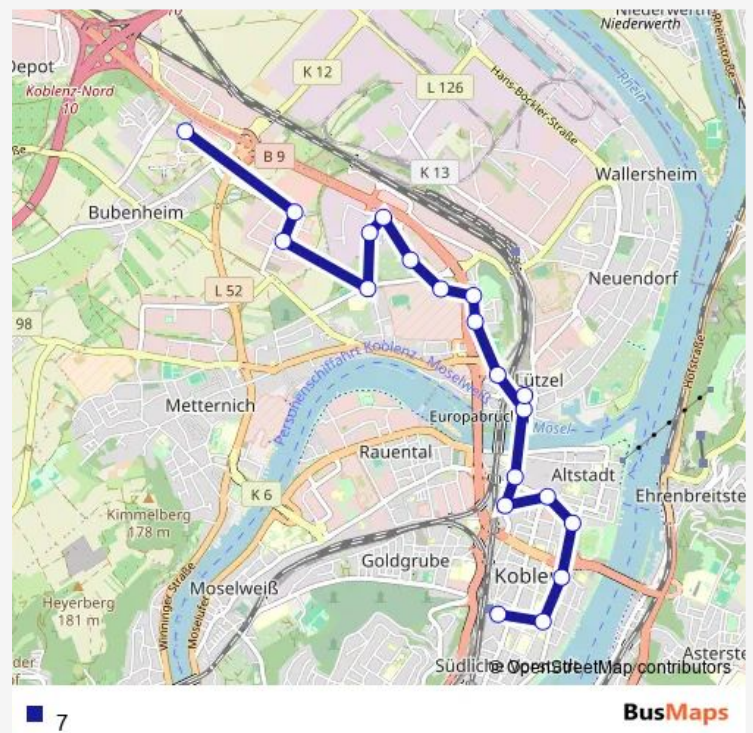

Friday 05:30-23:04

Saturday 05:30-23:04

Sunday —

Route info

Direction: Koblenz Bubenheim Globus

Stops: 20

Trip Duration: 0 hour 37 min

Direction

Wednesday 05:32-22:40

Thursday 05:32-22:40

Friday 05:32-22:40

Saturday 05:32-22:40

Sunday —

Route info

Direction: Koblenz Hauptbahnhof

Stops: 17