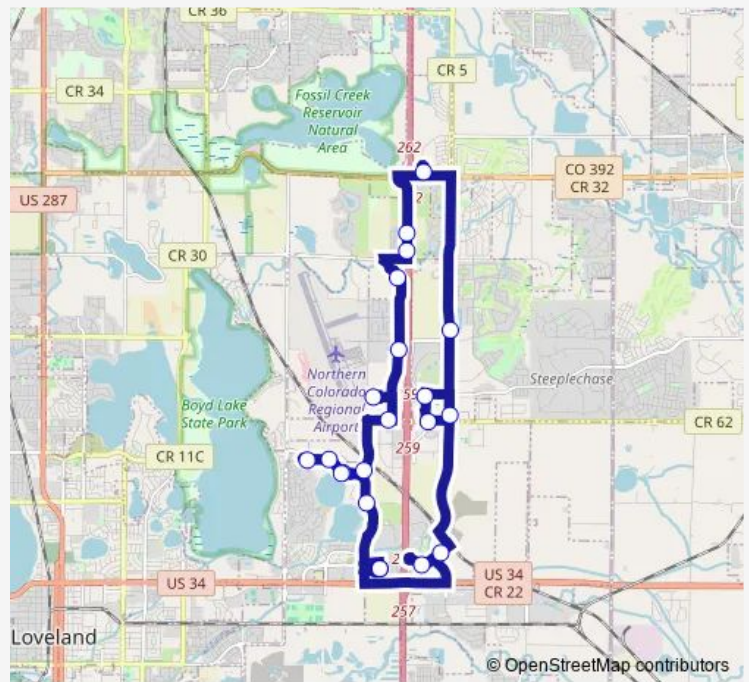

Bus 7 Route 7

[Go to website](#)

Direction
 NB Foxtrail & Stone Creek — NB Foxtrail & Stone Creek
 21 stops
[Open route schedule](#)

- NB Foxtrail & Stone Creek
- EB SKY Pond & Centerra
- EB SKY Pond & Hopper
- NB Fairgrounds & Crossroads
- SB Clydesdale & Arena Cir
- EB Crossroads & Clydesdale
- NB Fairgrounds & Crooked Stick
- NB Westgate & HWY 392
- SB Frontage Road & N. Peakview
- SB Frontage Road & S. Peakview
- SB Byrd & Amazon
- SB Byrd & Goldco
- Veteran'S Clinic
- WB Crossroads & Byrd
- SB Rocky Mountain & Kendall
- WB Kendall & Aldrin
- WB Kendall & John Glenn
- EB Kendall & Sally Ride
- EB Kendall & Aldrin
- SB Rocky Mountain & E 29th
- NB Foxtrail & Stone Creek

Route schedule

NB Foxtrail & Stone Creek — NB Foxtrail & Stone Creek	
Monday	06:55-18:55
Tuesday	06:55-18:55
Wednesday	06:55-18:55
Thursday	06:55-18:55
Friday	06:55-18:55
Saturday	08:55-16:55
Sunday	—

Route info

Direction: NB Foxtrail & Stone Creek
 Stops: 21
 Trip Duration: 0 hour 43 min

7 — Route 7

7 Bus time schedules and route maps are available in an offline PDF at busmaps.com. Use the busmaps.com website to see live bus times, train schedule or subway schedule, and step-by-step directions for all public transit in

The schedule is provided in the local timezone. Times with "(+1)" indicate departures on the next day.

PDF file created on 2025-01-16

2024 BusMaps.com - All Rights Reserved