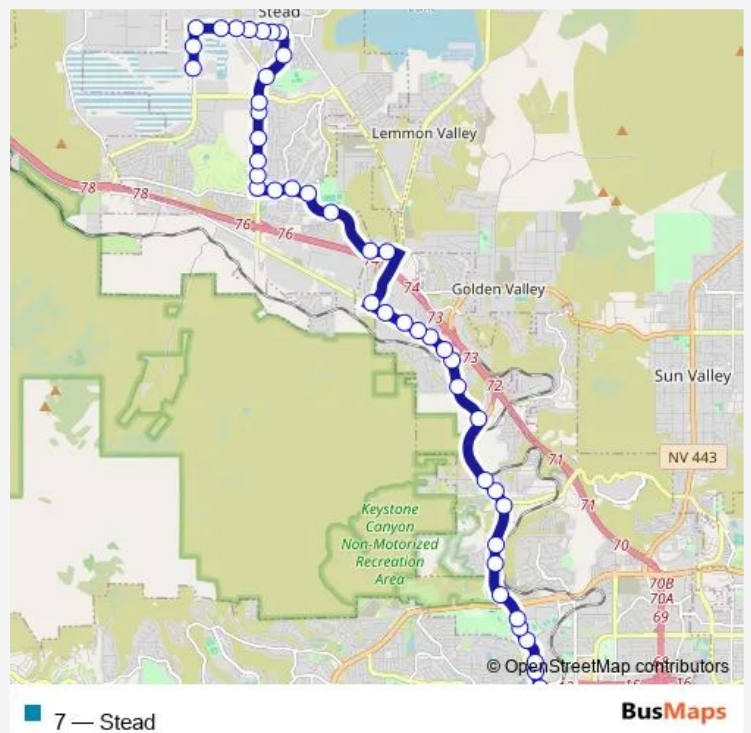

Bus 7 Stead

[Go to website](#)

Direction
 Moya Boulevard between Echo and Lear — RTC 4th Street Station Bay D 4SS (Rt 12)
 40 stops
[Open route schedule](#)

- Moya Boulevard between Echo and Lear
- Lear Boulevard and Moya Boulevard
- Lear Boulevard and Production Drive
- Lear Boulevard and Stead Boulevard
- Stead Boulevard and Lear Boulevard
- Stead Boulevard and Rocky Mountain Street
- Stead Boulevard at J. C. Penney
- Stead Boulevard and Cascade Street
- Stead Boulevard at Craftman's Press
- Stead Boulevard and Ural Street
- Stead Boulevard and Sagewood Drive
- Silver Lake Road and Stead Boulevard
- Silver Lake Road East of Stead Boulevard
- Silver Lake Road and Gulf Stream Lane
- Silver Lake Road and Sky Vista Parkway
- Sky Vista Parkway at North Valley Park
- Sky Vista Parkway and Vista Knoll Parkway
- Sky Vista Parkway and Lemmon Drive
- Lemmon Drive and Sky Vista Parkway
- Lemmon Drive and Heindel Road
- North Virginia Street at Amazon

Route schedule

Moya Boulevard between Echo and Lear — RTC 4th Street Station Bay D 4SS (Rt 12)

Monday	22:50
Tuesday	22:50
Wednesday	22:50
Thursday	22:50
Friday	22:50
Saturday	—
Sunday	—

Route info

Direction: Moya Boulevard between Echo and Lear
 Stops: 40
 Trip Duration: 0 hour 29 min

RTC 4th Street Station Bay D 4SS (Rt 12)

Direction

Moya Boulevard between Echo and Lear — RTC 4th Street Station Bay D 4SS (Rt 12)

40 stops

[Open route schedule](#)

Moya Boulevard between Echo and Lear

Lear Boulevard and Moya Boulevard