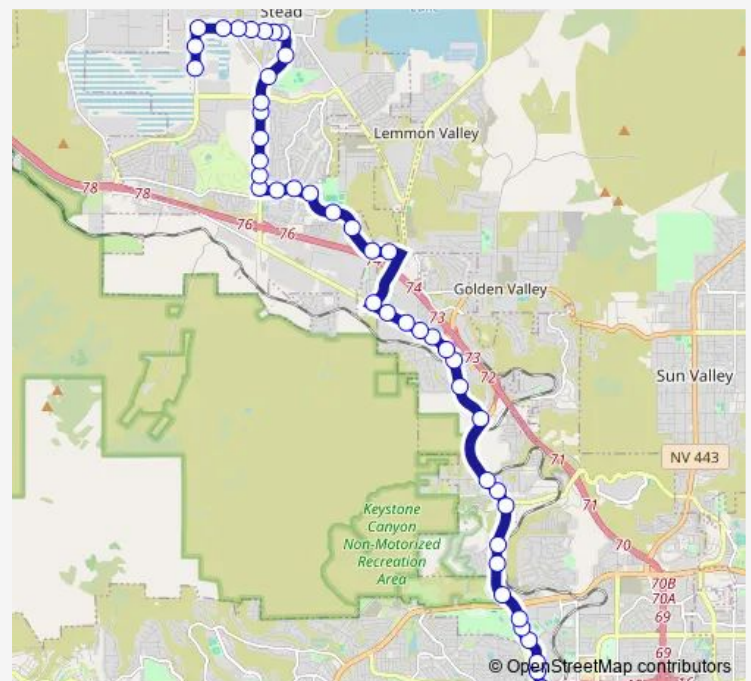

### Route schedule

Moya Boulevard between Echo and Lear — RTC 4th Street Station Bay D 4SS (Rt 12)

Monday	22:50
Tuesday	22:50
Wednesday	22:50
Thursday	22:50
Friday	22:50
Saturday	—
Sunday	—

### Route info

Direction: Moya Boulevard between Echo and Lear

Stops: 40

Trip Duration: 0 hour 29 min

7 — Stead

N Virginia Street at Black Rock Bicycles

N Virginia Street and Golden Valley Road

N Virginia Street and Lancaster Drive