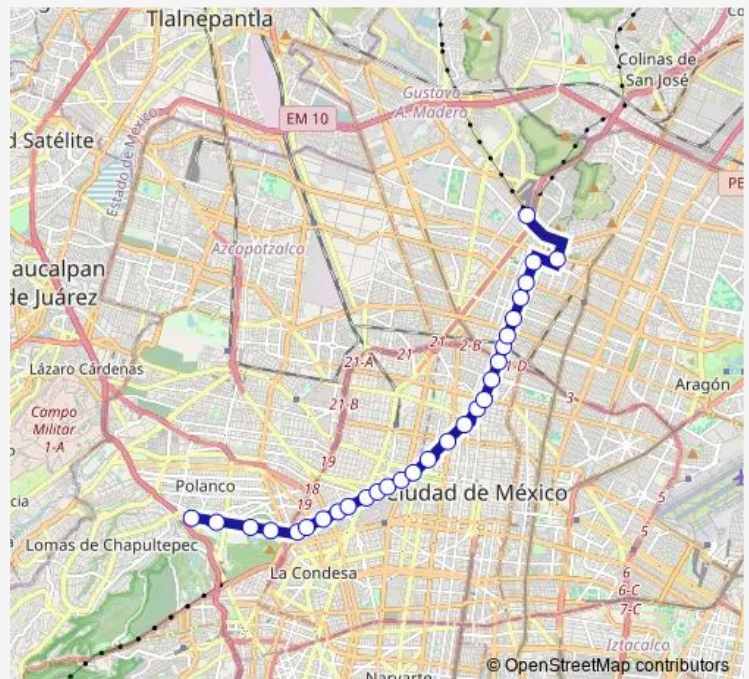

### Route schedule

Garibaldi — Campo Marte

Monday 00:00

Tuesday 00:00

Wednesday 00:00

Thursday 00:00

Friday 00:00

Saturday 00:00

### Route info

Direction: Garibaldi

Stops: 16

Trip Duration: 0 hour 32 min