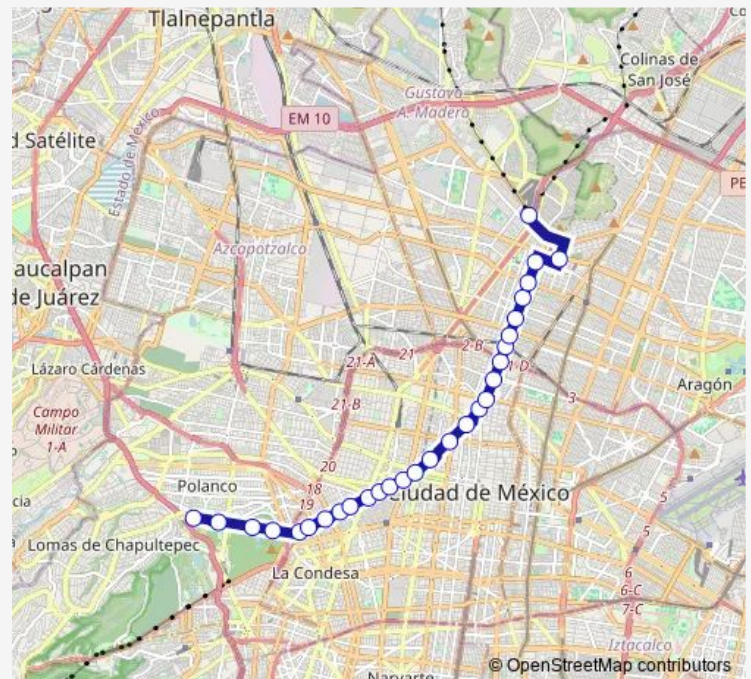

### Route schedule

Garibaldi — Campo Marte

Monday 00:00

Tuesday 00:00

Wednesday 00:00

Thursday 00:00

Friday 00:00

Saturday 00:00

### Route info

Direction: Garibaldi

Stops: 16

Trip Duration: 0 hour 32 min

7 — Indios Verdes - Campo Marte