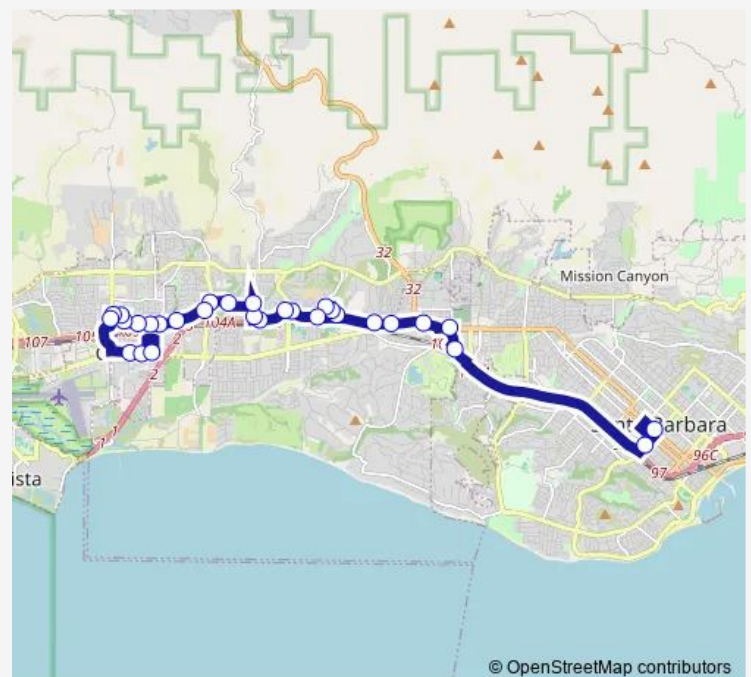

Saturday 07:45-17:45

Sunday 07:45-17:45

Route info

Direction: Transit Center

Stops: 30

Trip Duration: 0 hour 52 min

Calle Real & Kingston

Calle Real & Calle Real Center

Encina & Calle Real

Encina Road & Encina Lane

Encina & Fairview

Fairview & Encina

Hollister & Pine

Hollister & Community Center

Hollister & Kellogg

Direction

Hollister & Kellogg — Transit Center

32 stops

[Open route schedule](#)

Hollister & Kellogg

Hollister & Wendy's

Hollister & Nectarine

Hollister & Orange

Encina & Fairview

Wednesday 06:32-19:07

Thursday 06:32-19:07

Friday 06:32-19:07

Saturday 07:37-17:37

Sunday 07:37-17:37

Route info

Direction: Hollister & Kellogg

Stops: 32