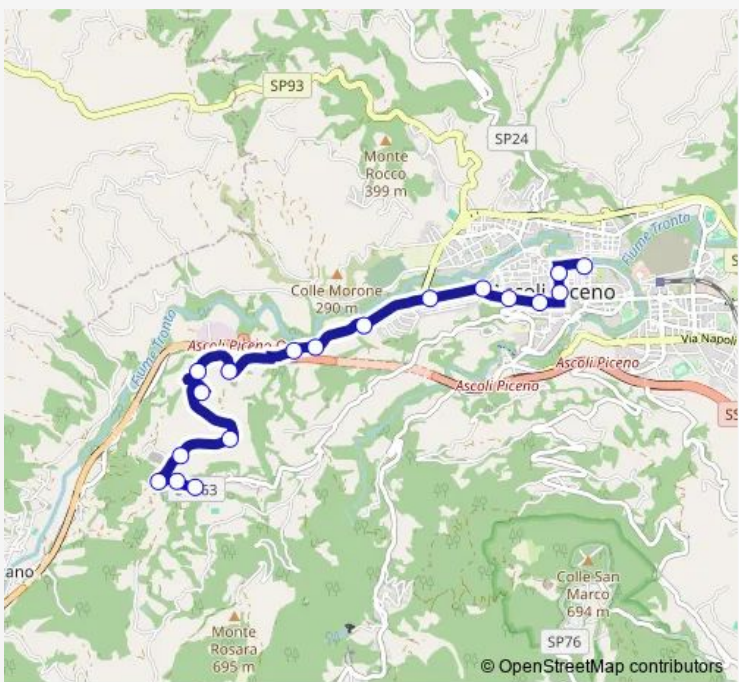

Bus 7 Rosara-Viale Treviri-Piazza Simonetti-Piazza Giacomini

[Go to website](#)

Direction
 Rosara 2 — Rotonda Lungotronto-Centro
 18 stops
[Open route schedule](#)

- Rosara 2
- Rosara - CV. 114/A
- Rosara - Bivio Cave
- Rosara - CV. 125
- Villetta Dopo Rosara
- Rosara - Villa Apostoli
- Rosara - Dopo Villa Cicchi
- Rosara - CV. 156
- Mozzano - Ponte Scattolini
- Ascoli Piceno - Monteverde
- Ascoli Piceno - LA Pesa - Porta Romana
- Ascoli Piceno - Enel
- Ascoli Piceno - Porta Romana
- Ascoli Piceno - Inail
- Ascoli Piceno - Tribunale
- Ascoli Piceno - VIA Trieste EX-Olimpia
- VIA Trieste-Scuola Guida
- Rotonda Lungotronto-Centro

Route schedule
 Rosara 2 — Rotonda Lungotronto-Centro

Monday	07:15
Tuesday	07:15
Wednesday	07:15
Thursday	07:15
Friday	07:15
Saturday	07:15
Sunday	—

Route info
 Direction: Rosara 2
 Stops: 18
 Trip Duration: 0 hour 17 min

7 Bus time schedules and route maps are available in an offline PDF at busmaps.com. Use the busmaps.com website to see live bus times, train schedule or subway schedule, and step-by-step directions for all public transit in Ascoli Piceno

The schedule is provided in the local timezone. Times with "(+1)" indicate departures on the next day.

PDF file created on 2025-01-31

2024 BusMaps.com - All Rights Reserved