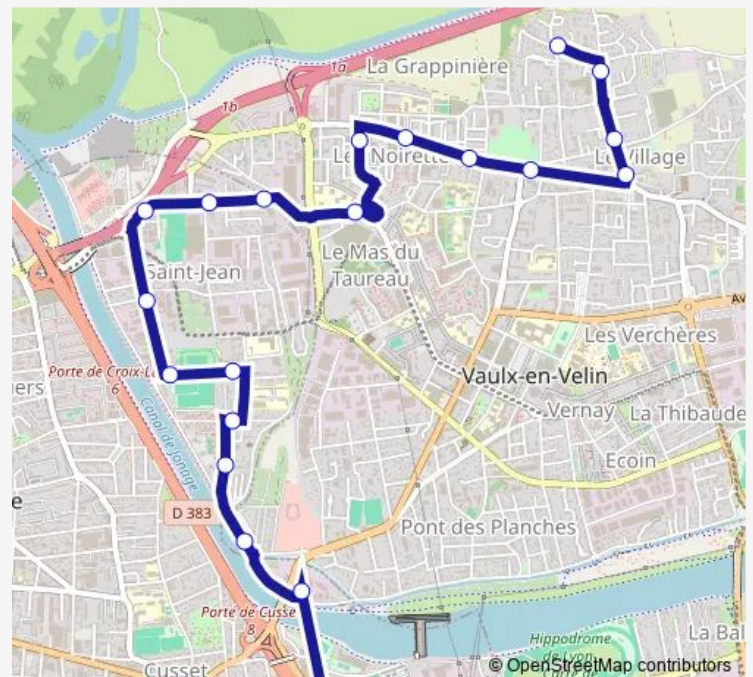

Vaulx Lakanal

Vaulx Jean Moulin

Vaulx - La Grappinière

Vaulx Les Grolières

Mas du Taureau

Desgrand

Marais

Puces du Canal

Tuesday —

Wednesday —

Thursday —

Friday —

Saturday —

Sunday

06:52-13:53

Route info

Direction: Vaulx Lamartine

Stops: 15

Trip Duration: 0 hour 23 min

7 — Laurent Bonnevey -> Vaulx Lamartine

Direction

Vaulx Lamartine — Laurent Bonnevey

17 stops

[Open route schedule](#)

Route info

Direction: Vaulx Lamartine

Stops: 17

Trip Duration: 0 hour 15 min

Direction

Laurent Bonnevey — Vaulx Lamartine

20 stops

[Open route schedule](#)