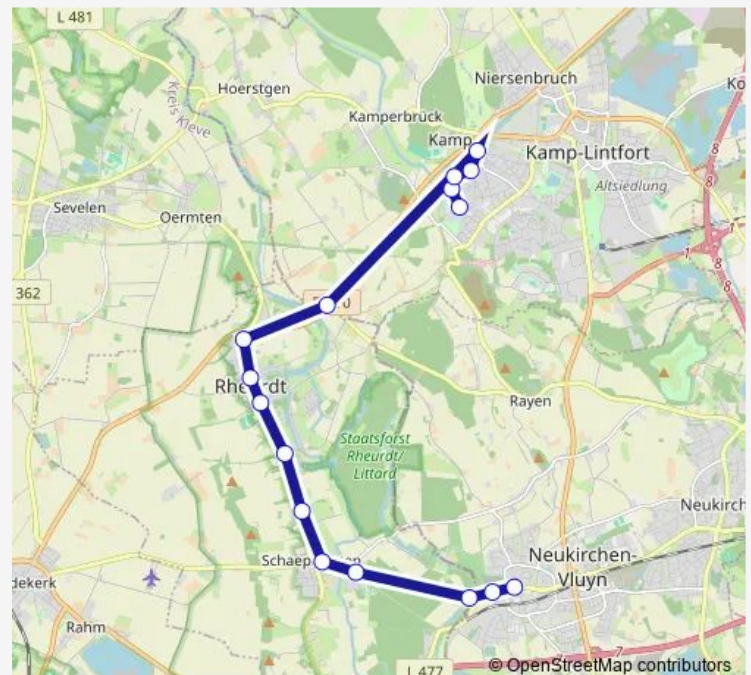

Monday 23:01

Tuesday 23:01

Wednesday 23:01

Thursday 23:01

Friday 23:01

Saturday —

Sunday —

Route info

Direction: Neukirchen-Vl. Vluyners Südring

Stops: 18

Trip Duration: 0 hour 24 min

Direction

Neukir.-V. Vluyn Vluyster Platz — Kamp-L. St.-Bernhard-Hospital

16 stops

[Open route schedule](#)

Neukir.-V. Vluyn Vluyster Platz

Route info

Direction: Neukir.-V. Vluyn Vluyster Platz

Stops: 16

Trip Duration: 0 hour 22 min

Direction

Rheurdtsaelhuysen Maibaumpl. — Rheurdtschule

10 stops

[Open route schedule](#)

Thursday —

Friday —

Saturday 19:47

Sunday 08:58-18:58

Route info

Direction: Kamp-L. St.-Bernhard-Hospital

Stops: 16

Trip Duration: 0 hour 21 min