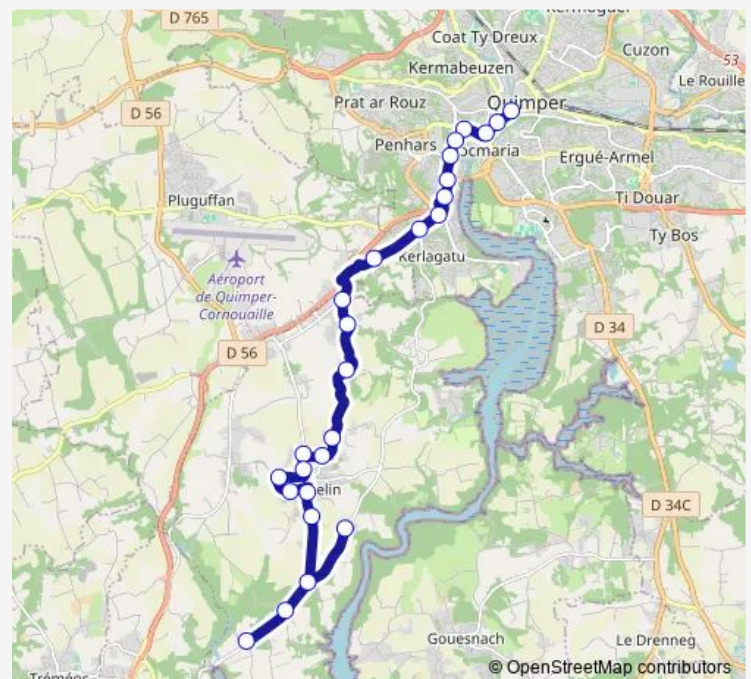

Thursday 07:29-19:45

Friday 07:29-19:45

Saturday 07:35-19:45

Sunday —

Route info

Direction: RUE DU Parc

Stops: 26

Trip Duration: 0 hour 32 min

7 — Plomelin Kerveo - Quimper

Kerveo

Verouri Nevez

Leurre

Kerouzien

Saint Roch

Direction

Saint Roch — Resistance

26 stops

[Open route schedule](#)

Saint Roch

Kerouzien

Leurre

Verouri Nevez

Kerveo

Centre

Thursday 06:48-19:15

Friday 06:48-19:15

Saturday 06:48-19:15

Sunday —

Route info

Direction: Saint Roch

Stops: 26

Trip Duration: 0 hour 34 min