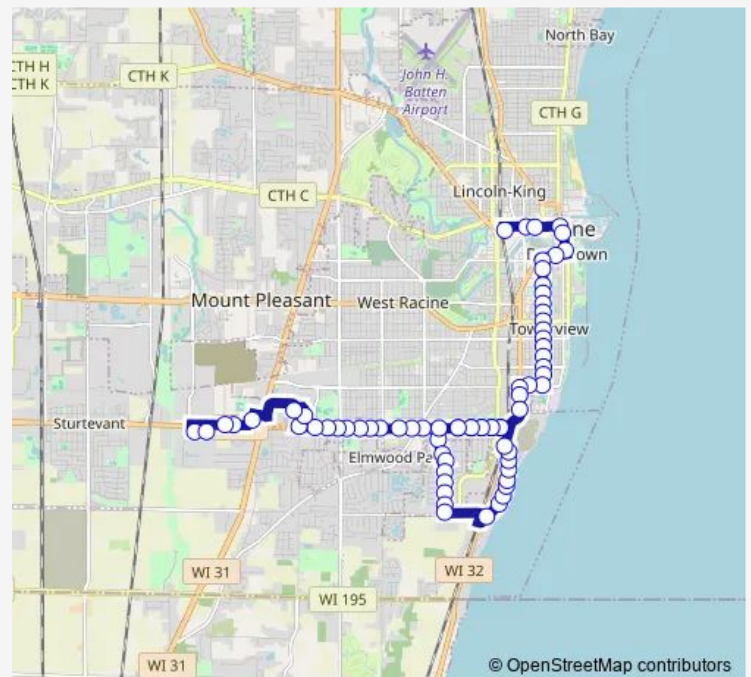

## Bus 7 Route 7

[Go to website](#)

**Direction**  
 Transit Center E — National & Continental Walmart  
 72 stops  
[Open route schedule](#)

- Transit Center E
- State St & Marquette
- State & Superior
- State St & Main St
- Main St & 3rd St
- Monument Square
- 6th St & College Ave
- Grand Ave & 7th St
- Grand Ave & Eighth St
- Grand Ave & 10th St
- Grand Ave & 11th St
- Grand Ave & 12th St
- Grand Ave & 13th St
- Grand Ave & 14th St
- Grand Ave & Fifteenth St
- Grand Ave & 16th St
- Grand Ave & 17th St
- Grand Ave & 18th St
- Grand Ave & Dekoven Ave
- Grand Ave & 20th St
- 21st St & Grand Ave

### Route schedule

Transit Center E — National & Continental Walmart

Monday	05:40-21:10
Tuesday	05:40-21:10
Wednesday	05:40-21:10
Thursday	05:40-21:10
Friday	05:40-21:10
Saturday	06:17-18:10
Sunday	10:10-18:10

### Route info

Direction: Transit Center E

Stops: 72

Trip Duration: 0 hour 44 min

7 — Route 7

21st St & Howe St

Racine St & 21st St

Racine St & 22nd St

Racine St & 24th St

Highway 32 & Durand

Durand Ave & Hamilton Ave

Durand Ave & Wellington Dr

Durand Ave & Madison St

Durand Ave & Hamlin

Drexel Ave & Durand Ave

Drexel Ave & Winthrop Ave