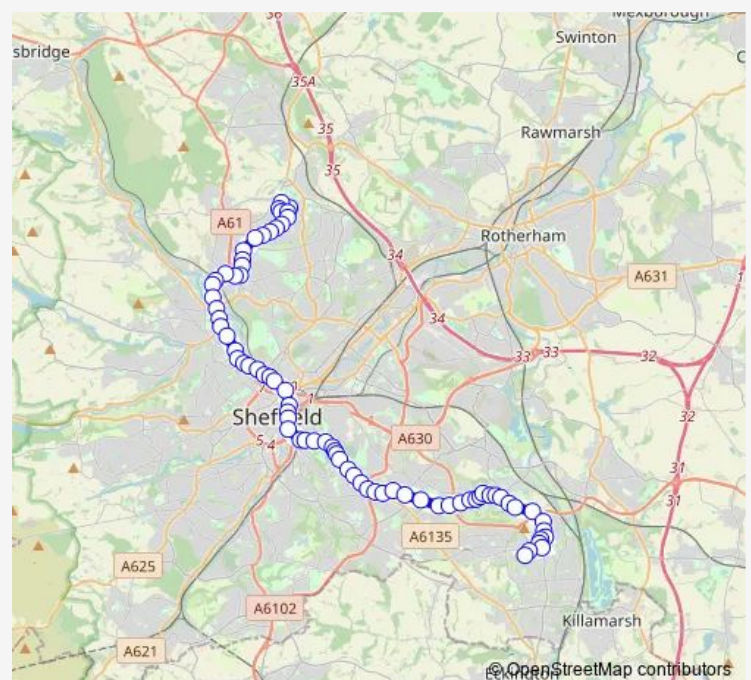

Wednesday —

Thursday —

Friday —

Saturday 04:55-06:55

Sunday —

Route info

Direction: Cross Street/Tannery Street

Stops: 56

Trip Duration: 0 hour 54 min

7 — Crystal Peaks - Ecclesfield

Granville Road/Farm Bank Road

Granville Road/Granville Street

Eyre Street/Cumberland Street

Eyre Street/Moorhead ES2

Arundel Gate/AG7

Castle Street/CG10

Nursery Street/Johnson Street

Nursery Street/Spitalfields

Mowbray Street/Corporation Street

Mowbray Street/Harvest Lane

Neepsend Lane/Percy Street

Neepsend Lane/Rutland Road

Neepsend Lane/Parkwood Road

Neepsend Lane/Hillfoot Road