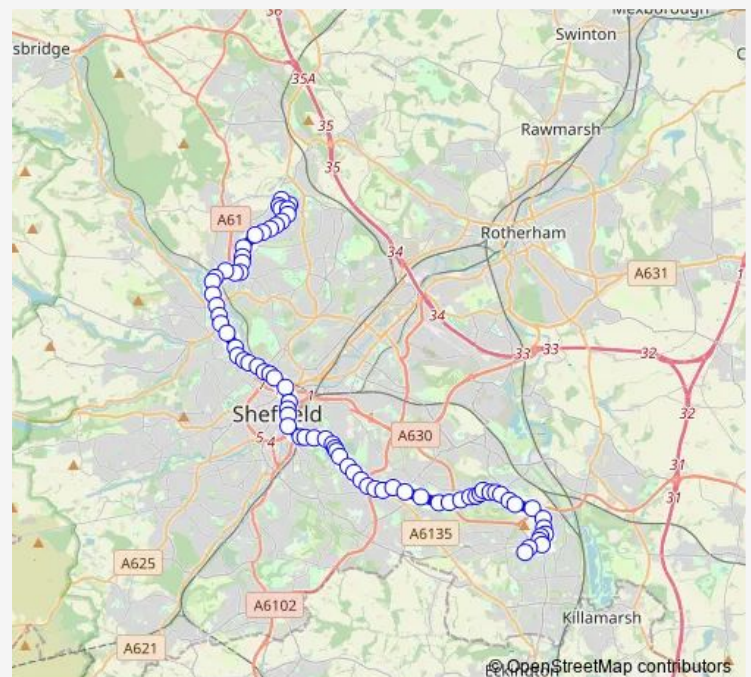

Wednesday —

Thursday —

Friday —

Saturday 04:55-06:55

Sunday —

Route info

Direction: Cross Street/Tannery Street

Stops: 56

Trip Duration: 0 hour 54 min

7 — Crystal Peaks - Ecclesfield

Granville Road/Farm Bank Road

Granville Road/Granville Street

Eyre Street/Cumberland Street

Eyre Street/Moorhead ES2

Arundel Gate/AG7

Castle Street/CG10

Nursery Street/Johnson Street

Nursery Street/Spitalfields

Mowbray Street/Corporation Street

Mowbray Street/Harvest Lane

Neepsend Lane/Percy Street

Neepsend Lane/Rutland Road

Neepsend Lane/Parkwood Road

Neepsend Lane/Hillfoot Road