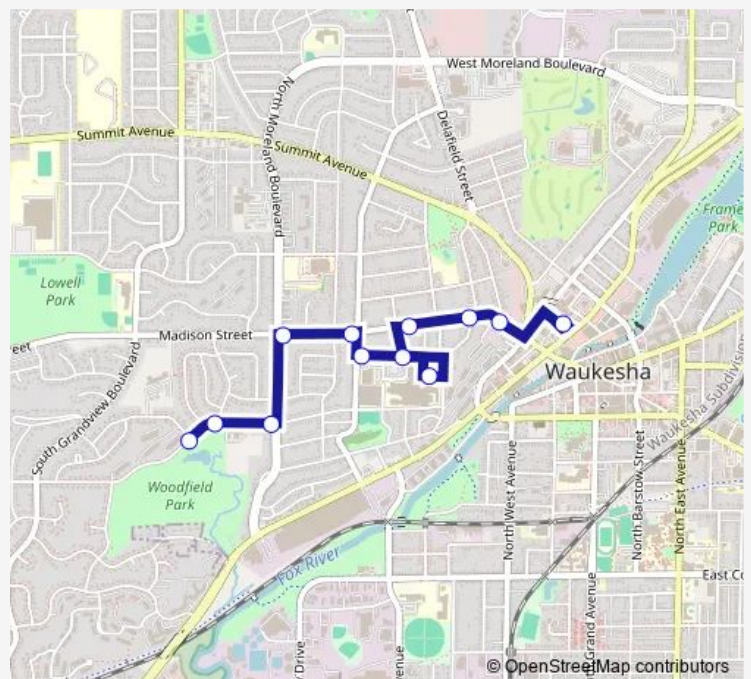

Madison Street at S Washington Avenue

Lawndale Avenue at S Washington Avenue

Lawndale Avenue at Fairview Avenue

Waukesha Memorial Hospital Main E

Fairview Ave. at Madison St.

Madison Street at Fourth Street

Friday 06:07-17:57

Saturday —

Sunday —

Route info

Direction: Cambridge Avenue at Bonnie Lane

Stops: 12

Trip Duration: 0 hour 10 min

Direction

Madison Street at N Moreland Boulevard — Transit Center Bay I

8 stops

[Open route schedule](#)

Madison Street at N Moreland Boulevard

Madison Street at S Washington Avenue

Lawndale Avenue at S Washington Avenue

Lawndale Avenue at Fairview Avenue

Fairview Ave. at Madison St.

Madison Street at Fourth Street

Madison Street at Third Street

Transit Center Bay I

Route schedule

Madison Street at N Moreland Boulevard — Transit Center Bay I