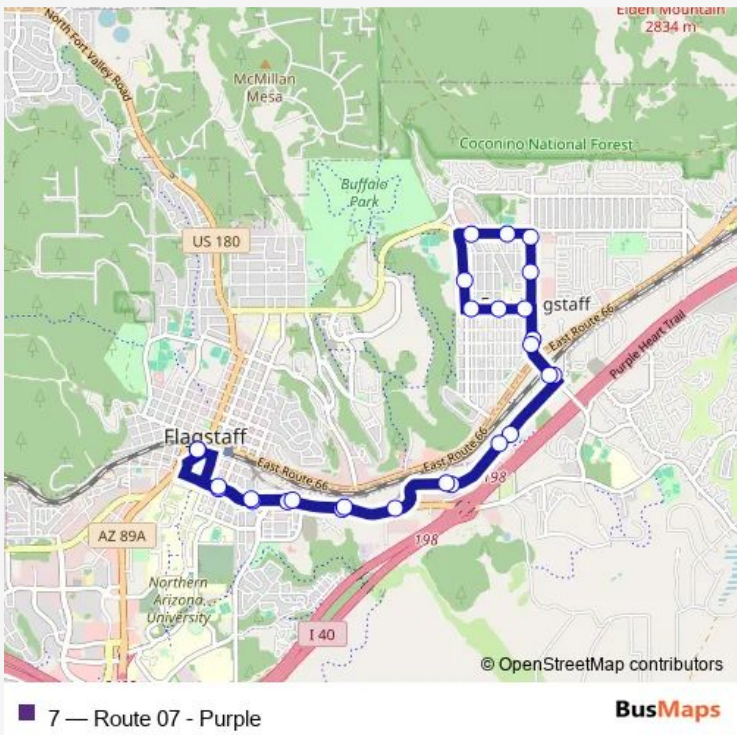

Bus 7 Route 07 - Purple

[Go to website](#)

Direction
 Downtown Connection Center — Downtown Connection Center

27 stops

[Open route schedule](#)

- Downtown Connection Center
- Butler / San Francisco Eb
- Butler / Elden Eb
- Butler / Cambridge
- Butler (Marathon)
- Huntington Dr. / Grant St. Eb
- Huntington (Walmart) Eb
- Fourth / Huntington Nb
- Fourth (Walgreens)
- Sixth / Third
- Sixth / First
- Sixth / West
- West / Felice
- Cedar / West Eb
- Cedar / Aris
- Fourth St / E Cedar Ave
- Fourth / Felice
- Fourth (Farmers Market)
- Fourth / Huntington Sb
- Huntington (Walmart) Wb
- Huntington Dr. / Grant St. Wb

Route schedule
 Downtown Connection Center — Downtown Connection Center

Monday	05:39-21:30
Tuesday	05:39-21:30
Wednesday	05:39-21:30
Thursday	05:39-21:30
Friday	05:39-21:30
Saturday	06:44-19:30
Sunday	06:44-19:30

Route info

Direction: Downtown Connection Center

Stops: 27

Trip Duration: 0 hour 35 min

Butler (Golden Eagle)

Butler (Builders Firstsource)

Butler / Sawmill

Butler / Elden Wb