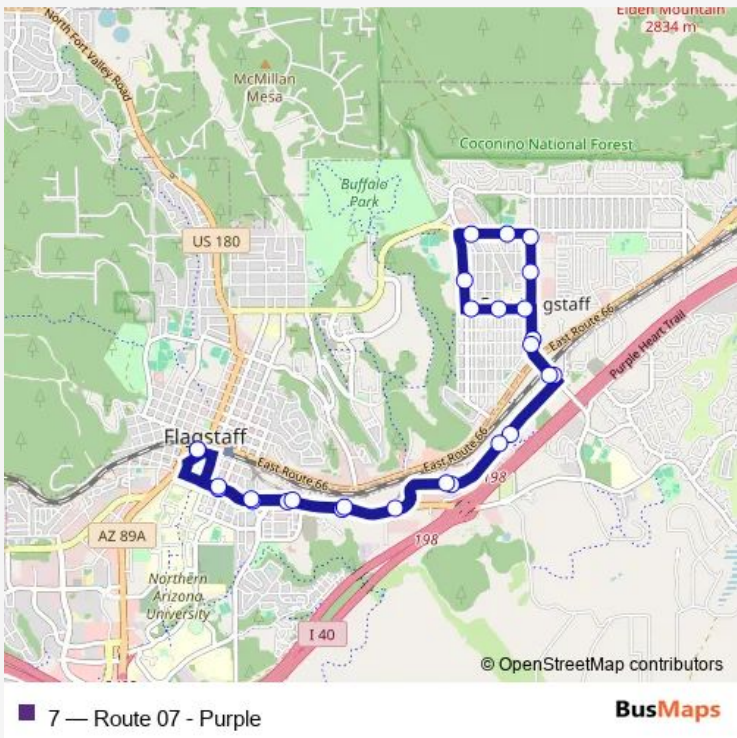

Bus 7 Route 07 - Purple

[Go to website](#)

Direction
 Downtown Connection Center — Downtown Connection Center

27 stops

[Open route schedule](#)

- Downtown Connection Center
- Butler / San Francisco Eb
- Butler / Elden Eb
- Butler / Cambridge
- Butler (Marathon)
- Huntington Dr. / Grant St. Eb
- Huntington (Walmart) Eb
- Fourth / Huntington Nb
- Fourth (Walgreens)
- Sixth / Third
- Sixth / First
- Sixth / West
- West / Felice
- Cedar / West Eb
- Cedar / Aris
- Fourth St / E Cedar Ave
- Fourth / Felice
- Fourth (Farmers Market)
- Fourth / Huntington Sb
- Huntington (Walmart) Wb
- Huntington Dr. / Grant St. Wb

Route schedule
 Downtown Connection Center — Downtown Connection Center

Monday	05:39-21:30
Tuesday	05:39-21:30
Wednesday	05:39-21:30
Thursday	05:39-21:30
Friday	05:39-21:30
Saturday	06:44-19:30
Sunday	06:44-19:30

Route info

Direction: Downtown Connection Center

Stops: 27

Trip Duration: 0 hour 35 min

Butler (Golden Eagle)

Butler (Builders Firstsource)

Butler / Sawmill

Butler / Elden Wb