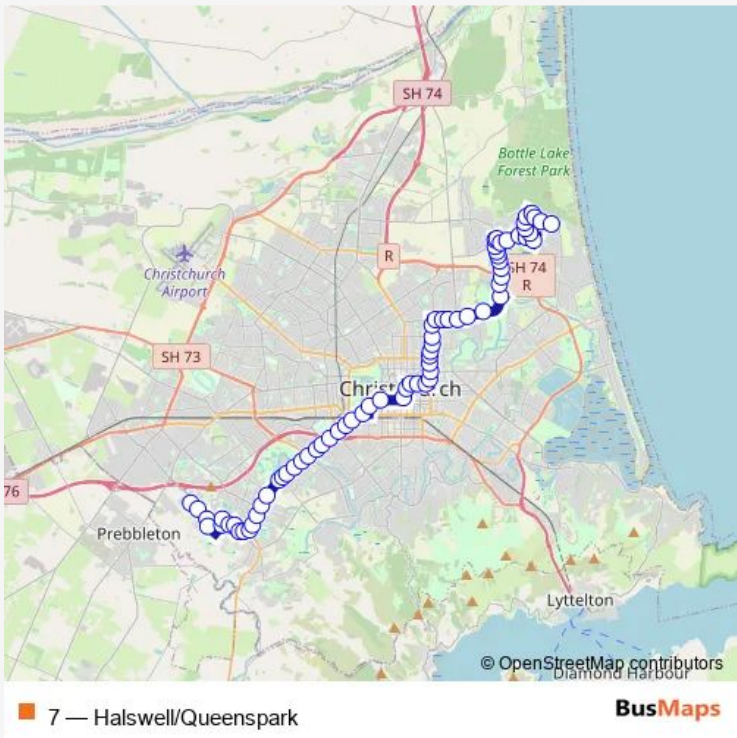

Bus 7 Halswell/Queenspark

[Go to website](#)

Direction
 Knights Stream Park — Queenspark
 72 stops
[Open route schedule](#)

- Knights Stream Park
- Richmond Ave near Kruger Ave
- Caulfield Ave near Piper St
- Longhurst Medical Centre
- Murphys Rd near Halswell Junction Rd
- Patterson Tce near Alvaston Dr
- Patterson Tce near Ridder Pl
- Wales St near Oldham Cres
- Wales St near Shamrock Pl
- Oakridge St near Nicholls Rd
- Halswell Shops
- Halswell Rd
- Halswell Rd near Milns Rd
- Halswell Rd near Dunbars Rd
- Halswell Rd near Aidanfield Dr
- Halswell Rd near Augustine Drive
- Halswell Rd near Hendersons Rd
- Halswell Rd near Warren Cres
- Halswell Rd near Rowley Ave
- Halswell Rd near Tankerville Rd
- Halswell Rd near Coppell Pl

Route schedule
 Knights Stream Park — Queenspark

Monday	05:50-23:20
Tuesday	05:50-23:20
Wednesday	05:50-23:20
Thursday	05:50-23:20
Friday	05:50-23:20
Saturday	05:50-23:20
Sunday	06:50-22:20

Route info
 Direction: Knights Stream Park
 Stops: 72
 Trip Duration: 1 hour 10 min

Lincoln Rd near Sylvan St

Lincoln Rd near Torrens Rd

Lincoln Rd near Nairn St

Lincoln Rd and Parade Ct

Addington Village

Lincoln Rd near Dickens St

Moorhouse Ave near Hagley Ave

Hagley Ave near Selwyn St

Christchurch Hospital Main Stop Eb

Bus Interchange (Platform D)

Manchester St Super Stop

Gloucester St near Latimer Square

Gloucester St near Barbadoes St

Gloucester St near Fitzgerald Ave

Fitzgerald Ave near Armagh St