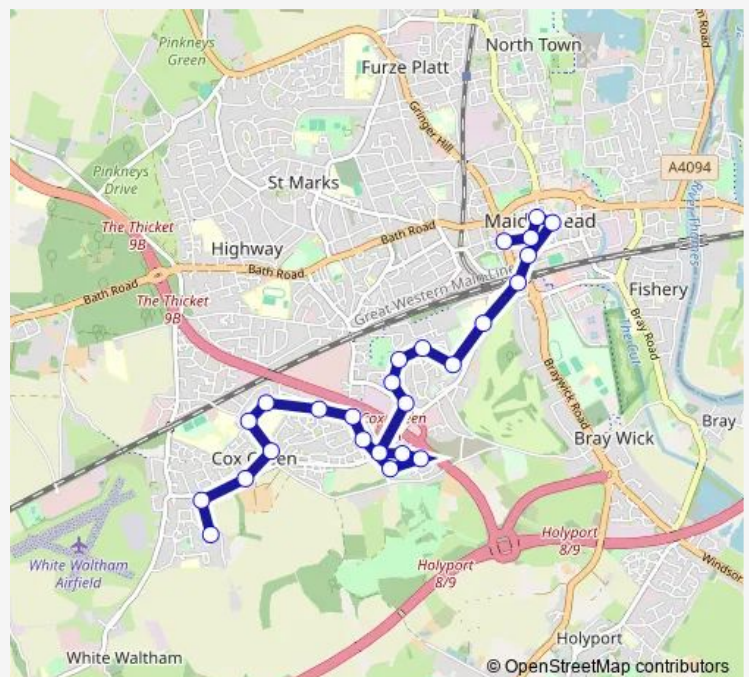

### Route schedule

Sawyers Crescent — Frascati Way

Monday	06:10-19:50
Tuesday	06:10-19:50
Wednesday	06:10-19:50
Thursday	06:10-19:50
Friday	06:10-19:50
Saturday	06:45-18:46
Sunday	09:12-17:12

### Route info

Direction: Sawyers Crescent

Stops: 24

Trip Duration: 0 hour 23 min

7 — Maidenhead - Woodlands Park via Wessex Way Shops

BusMaps

Maidenhead Railway Station

Maidenhead Railway Station

Frascati Way

**Direction**

Frascati Way — Sawyers Crescent

25 stops

[Open route schedule](#)

Frascati Way

Broadway

Market Street