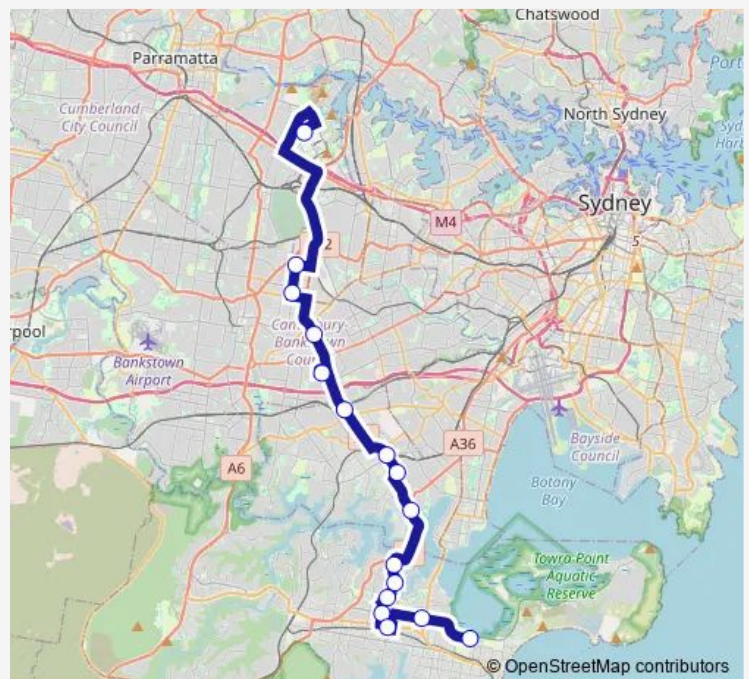

**Route schedule**

Sydney Olympic Park, Plaza Terminal, Stand 7 — Shark Park, Captain Cook Dr

Monday	14:20-22:10
Tuesday	14:20-22:10
Wednesday	14:20-22:10
Thursday	14:20-22:10
Friday	14:20-22:10
Saturday	—
Sunday	—

**Route info**

Direction: Sydney Olympic Park, Plaza Terminal, Stand 7

Stops: 16

Trip Duration: 1 hour 21 min

## Direction

Shark Park, Captain Cook Dr — Sydney Olympic Park, Plaza Terminal, Stand 7

16 stops

[Open route schedule](#)

Shark Park, Captain Cook Dr

The Boulevarde Opp Endeavour Sports High School

Miranda Interchange, Kiora Rd, Stand 3

## Route info

Direction: Miranda Interchange, Kiora Rd, Stand 3

Stops: 14

Trip Duration: 1 hour 12 min