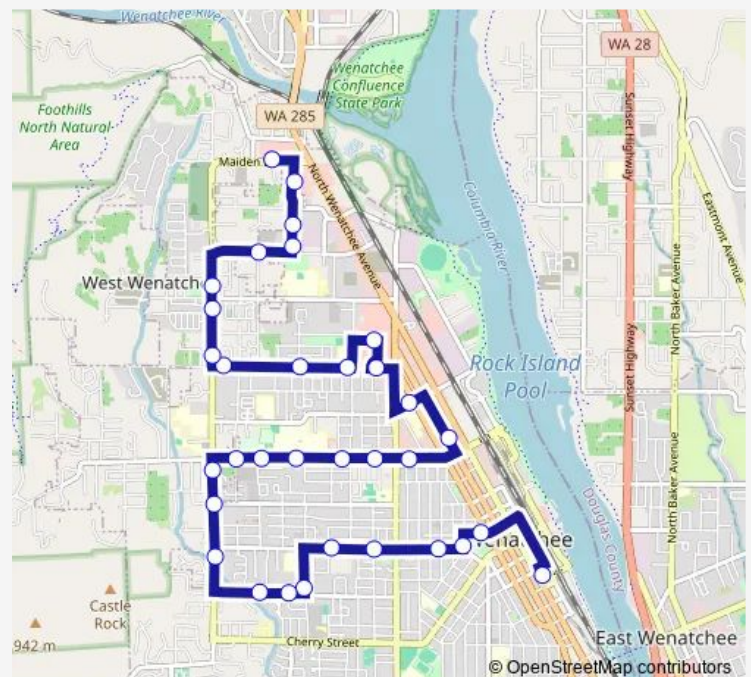

Bus 7 Target

[Go to website](#)

Direction

Columbia Station — Walmart

33 stops

[Open route schedule](#)

Columbia Station

Palouse St and Chelan

Mission St and Fifth

9th St and Chelan

Springwater at Target

Route schedule

Columbia Station — Walmart

Monday	06:30-19:30
Tuesday	06:30-19:30
Wednesday	06:30-19:30
Thursday	06:30-19:30
Friday	06:30-19:30
Saturday	07:30-16:30
Sunday	09:30-16:30

Route info

Direction: Columbia Station

Stops: 33

Trip Duration: 0 hour 27 min

7 — Target

Valley North Center at JC Penney

Springwater Ave & Princeton

Springwater Ave and Brown

Direction: Walmart

Stops: 33

Trip Duration: 0 hour 25 min

Castlerock Ave and Dogwood

Elliott Ave and Castlerock

Washington St and Cove

Washington St and Miller

Washington St and Delaware