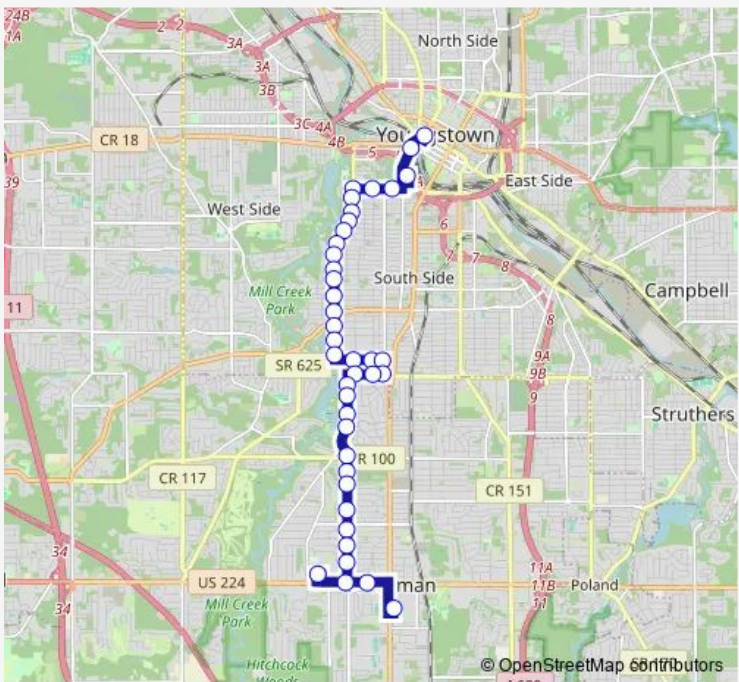

Bus 7 7 Glenwood Ave

[Go to website](#)

Direction
 Southern Park Mall — Federal Station

37 stops

[Open route schedule](#)

- Southern Park Mall
- US Route 224 & Vineland Pl
- US Route 224 & Glenwood Ave
- Boardman Giant Eagle
- Glenwood Ave & Rockdale Ave (Flag Stop)
- Glenwood Ave & Melbourne Ave (Flag Stop)
- Glenwood Ave @ Ewing Rd
- Glenwood Ave & N Cadillac Dr (Flag Stop)
- Glenwood Ave & Brainard Dr
- Glenwood Ave & Old Oxford Ln (Flag Stop)
- Glenwood Ave & Shields Rd
- Glenwood Ave & Mill Creek Dr (Flag Stop)
- Glenwood Ave & Devonshire Dr South
- Glenwood Ave & Devonshire Dr North (Flag
- Glenwood Ave @ Newport Glen Apts (Flag S
- Midlothian Blvd & Firnley Ave (Flag Stop
- E Midlothian Blvd & Hudson Ave
- Hillman Way & Midlothian Blvd North (Fla
- Goodwill Apartments
- Ferndale Ave & Hudson Ave (Flag Stop)
- Ferndale Ave & Firnley Ave

Route schedule
 Southern Park Mall — Federal Station

Monday	05:50-20:20
Tuesday	05:50-20:20
Wednesday	05:50-20:20
Thursday	05:50-20:20
Friday	05:50-20:20
Saturday	06:40-17:20
Sunday	—

Route info

Direction: Southern Park Mall

Stops: 37

Trip Duration: 0 hour 40 min

7 — 7 Glenwood Ave **BusMaps**

Glenwood Ave & W Ravenwood Ave

Glenwood Ave & Parkcliffe Ave (Flag Stop)

Glenwood Ave & Idora Ave

Glenwood Ave & W Princeton Ave

Glenwood Ave & Pineview Ave (Flag Stop)

Thursday 05:10-20:10

Friday 05:10-20:10

Saturday 07:10-17:10

Sunday —

Route info

Direction: Federal Station

Stops: 40

Trip Duration: 0 hour 35 min