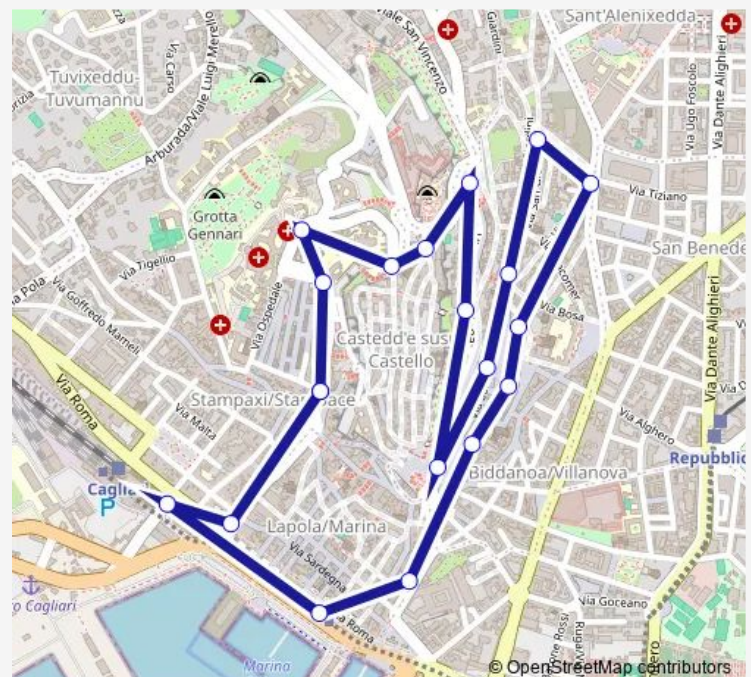

### Direction

Yenne (fronte Azuni) — Yenne (fronte Azuni)

20 stops

[Open route schedule](#)

- Yenne (fronte Azuni)
- Santa Margherita (parcheggi)
- Ospedale (clinica Macciotta)
- Porcell (angolo dei Genovesi)
- Indipendenza (Torre San Pancrazio)
- Regina Elena (Giardini Pubblici)
- Regina Elena (Unione Sarda)
- Regina Elena (fronte Bastione)
- San Giovanni (civico 83)
- San Giovanni (civico 209)
- San Giovanni (civico 361)
- San Rocco
- San Giacomo (civico 130)
- San Giacomo (civico 48)
- Sulis (civico 71)
- Regina Margherita (Hotel)
- Roma (fronte Molo Dogana)
- Matteotti (fronte Stazione Fs)
- Carlo Felice (Rinascente)
- Yenne (fronte Azuni)

### Route schedule

Yenne (fronte Azuni) — Yenne (fronte Azuni)

Monday	06:00-21:10
Tuesday	06:00-21:10
Wednesday	06:00-21:10
Thursday	06:00-21:10
Friday	06:00-21:10
Saturday	06:00-21:10
Sunday	06:00-21:10

### Route info

Direction: Yenne (fronte Azuni)

Stops: 20

Trip Duration: 0 hour 28 min

7 Bus time schedules and route maps are available in an offline PDF at [busmaps.com](https://busmaps.com). Use the [busmaps.com](https://busmaps.com) website to see live bus times, train schedule or subway schedule, and step-by-step directions for all public transit in Cagliari