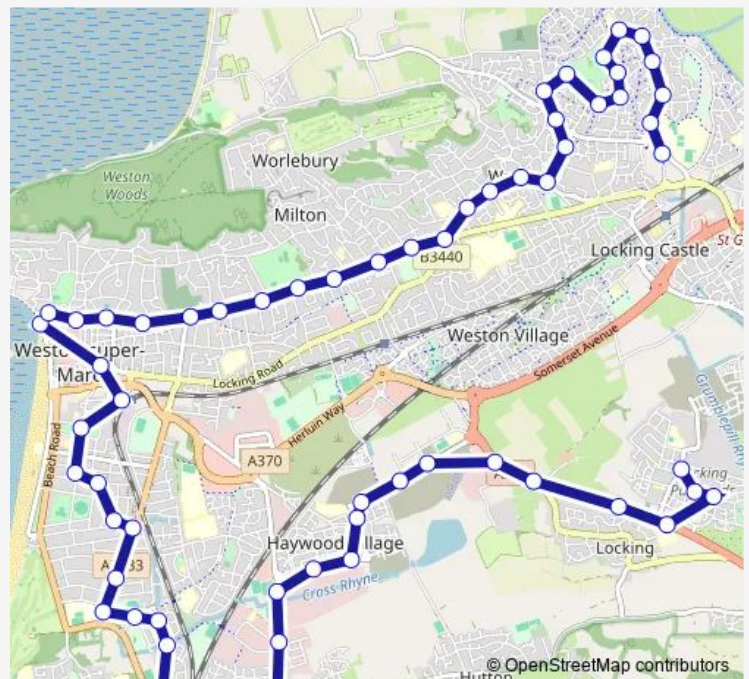

Thursday 06:03-22:49

Friday 06:03-22:49

Saturday 07:23-23:05

Sunday 07:58-19:20

Route info

Direction: Terminus D

Stops: 64

Trip Duration: 1 hour 9 min

Waterloo Street

Winter Gardens

Interchange

Weston-super-Mare Station

Ellenborough Park

Walliscote Road

Severn Road Shops

Severn Avenue

Moorland Road

Nithsdale Road

Broad oak School

Colombo Crescent

Hobart Road

Loxton Road Shops

Loxton Campus

Hospital Grounds

Saturday 06:38-23:04

Sunday 08:08-19:20

Route info

Direction: Anson Road

Stops: 63

Trip Duration: 0 hour 53 min

Moorland Road

Severn Avenue