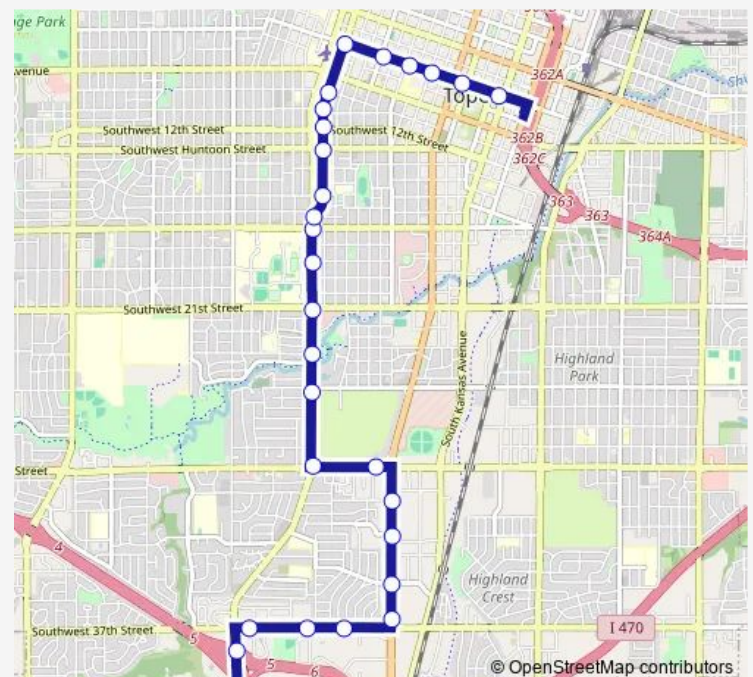

### Route schedule

Tarc — 8th @ Kansas Eb

Monday —

Tuesday —

Wednesday —

Thursday —

Friday —

Saturday 09:11-18:11

### Route info

Direction: Tarc

Stops: 28

Trip Duration: 0 hour 25 min

7 — #7 Washburn to Downtown

Lane @ 11th

Lane @ 8th

8th @ Clay Eb

## Route schedule

Tarc — 8th @ Kansas Eb

Monday 06:11-18:14

Tuesday 06:11-18:11

Wednesday 06:11-18:11

Thursday 06:11-18:11

Friday 06:11-18:14

Saturday —