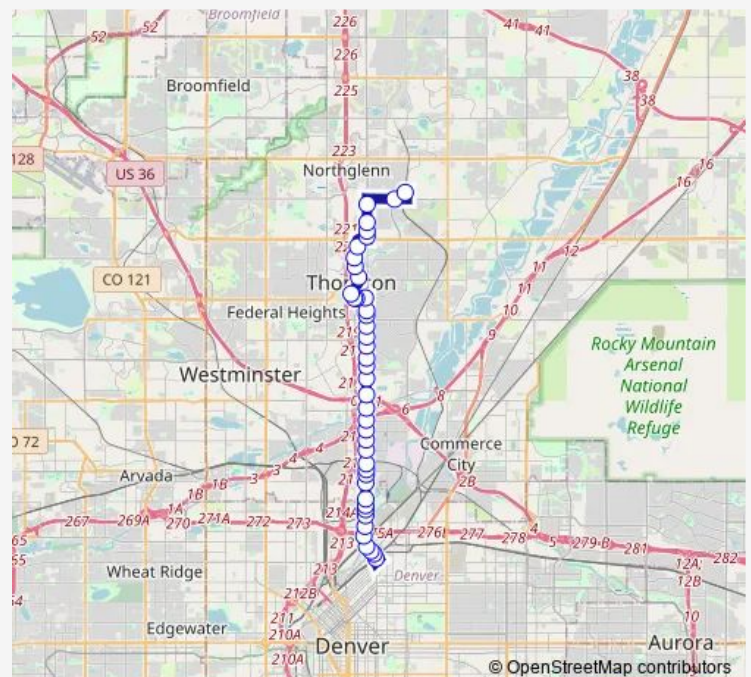

Washington St & 83rd Dr

### Route schedule

Northglenn & 112th Station Gate A — 38th & Blake Station

Monday 06:10-24:00

Tuesday 06:10-24:00

Wednesday 06:10-24:00

Thursday 06:10-24:00

Friday 06:10-24:00

Saturday 06:30-23:30

### Route info

Direction: Northglenn & 112th Station Gate A

Stops: 42

Trip Duration: 0 hour 42 min

7 — North Washington

Washington St & 80th Ave

Washington St & 78th Pl

Washington St & 78th Ave

Washington St & 104th Ave

Washington St & 105th Pl

Washington St & Garland Dr

Washington St & Muriel Dr

112th Ave & Irma Dr

Northglenn & 112th Station Gate A

7 Bus time schedules and route maps are available in an offline PDF at [busmaps.com](https://busmaps.com). Use the [busmaps.com](https://busmaps.com) website to see live bus times, train schedule or subway schedule, and step-by-step directions for all public transit in Denver