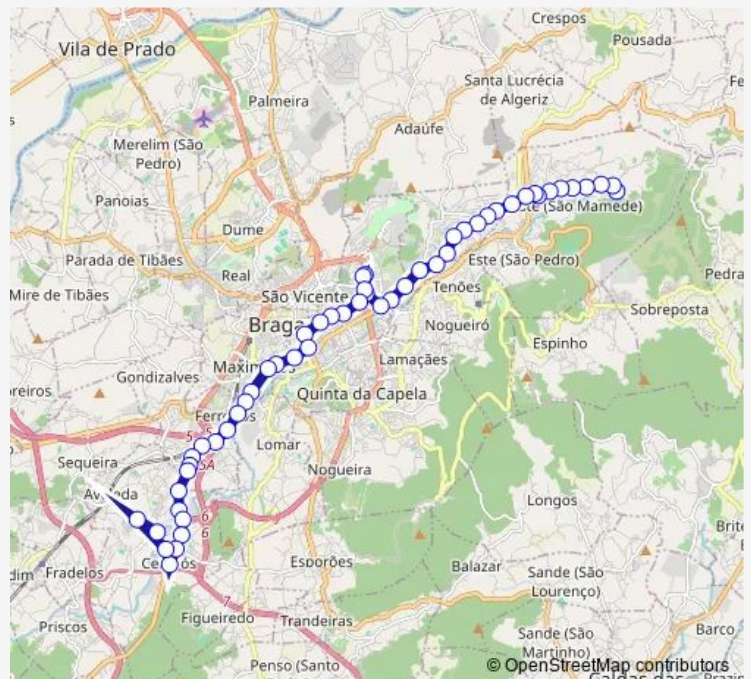

Thursday 07:12-20:45

Friday 07:12-20:45

Saturday 07:15-20:15

Sunday 07:15-20:15

Route info

Direction: 17 DE Dezembro (Celeirós)

Stops: 48

Trip Duration: 1 hour 0 min