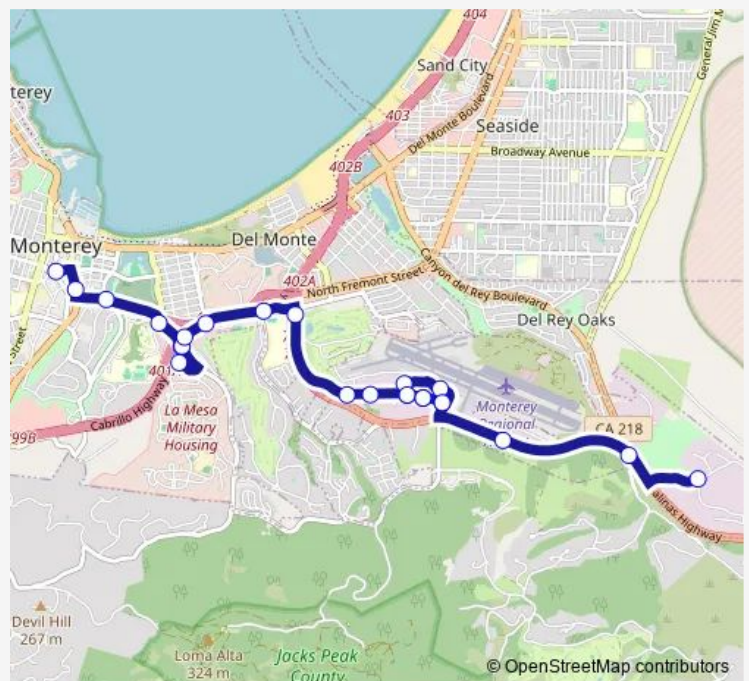

## Bus 7 Monterey - Ryan Ranch

[Go to website](#)

**Direction**  
 Monterey Transit Plaza / Gate 3 Pearl — Upper Ragsdale / Lower Ragsdale  
 24 stops  
[Open route schedule](#)

- Monterey Transit Plaza / Gate 3 Pearl
- Abrego / Church Street
- Fremont / Mesa
- Aguajito / Fremont St
- Aguajito / Mark Thomas
- Allen Dr / Monterey County Court House
- Aguajito / Mark Thomas
- Mark Thomas / Aguajito
- Mark Thomas / Sloat
- Mark Thomas / Santa Catalina
- Garden / Fairground
- Garden / # 2100
- Garden / # 2300
- Garden / # 2460
- Garden / # 2600
- Garden / Olmsted
- Olmsted / Monterey Regional Airport
- Henderson / 2455 Henderson Way
- Garden / # 2460
- Garden / # 2600
- Garden / Olmsted

### Route schedule

Monterey Transit Plaza / Gate 3 Pearl — Upper Ragsdale / Lower Ragsdale

Monday	07:15-17:15
Tuesday	07:15-17:15
Wednesday	07:15-17:15
Thursday	07:15-17:15
Friday	07:15-17:15
Saturday	08:15-17:15
Sunday	08:15-17:15

### Route info

Direction: Monterey Transit Plaza / Gate 3 Pearl

Stops: 24

Trip Duration: 0 hour 24 min

7 — Monterey - Ryan Ranch

Highway 68 / 2919 Hwy 68

Highway 68 / Canyon Del Rey

Upper Ragsdale / Lower Ragsdale

## Direction

Upper Ragsdale / Lower Ragsdale — Monterey Transit Plaza / Gate 3 Pearl

24 stops

[Open route schedule](#)

Upper Ragsdale / Lower Ragsdale

Upper Ragsdale / Justin

Upper Ragsdale / 8 Upper Ragsdale