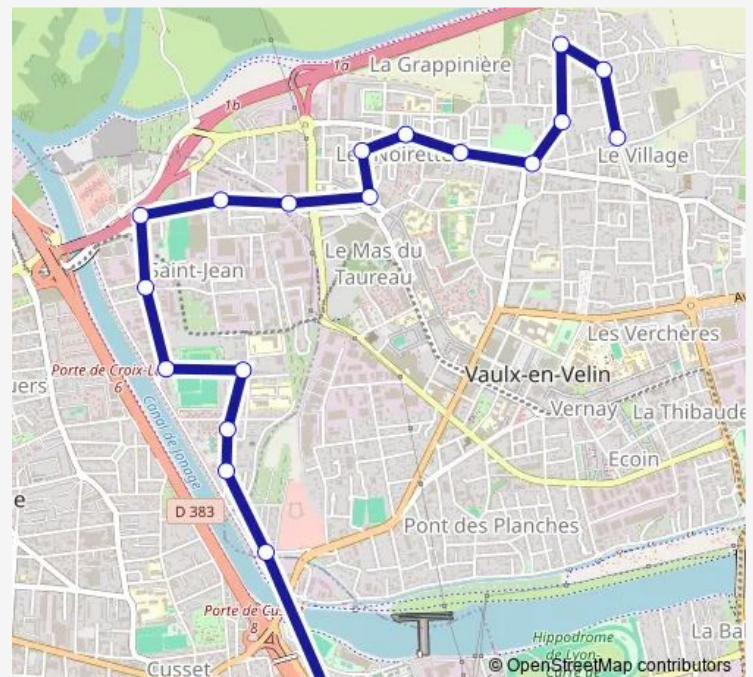

Vaulx Lakanal

Vaulx Place Boissier

Vaulx-en-Velin Le Bourg

Route schedule

Laurent Bonnevey — Vaulx-en-Velin Le Bourg

Monday —

Tuesday —

Wednesday —

Thursday —

Friday —

Saturday —

Sunday 08:30-13:30

Route info

Direction: Laurent Bonnevey

Stops: 15

Trip Duration: 0 hour 18 min

Direction

undefined — undefined

0 stops

[Open route schedule](#)

Route schedule

undefined — undefined

Monday	08:48-00:34 ⁺¹
Tuesday	—
Wednesday	—
Thursday	08:48-00:34 ⁺¹
Friday	—
Saturday	04:53-00:35 ⁺¹
Sunday	14:46-00:34 ⁺¹

Route info

Direction:

Stops: 0

Trip Duration: — min

Direction

undefined — undefined

0 stops

[Open route schedule](#)